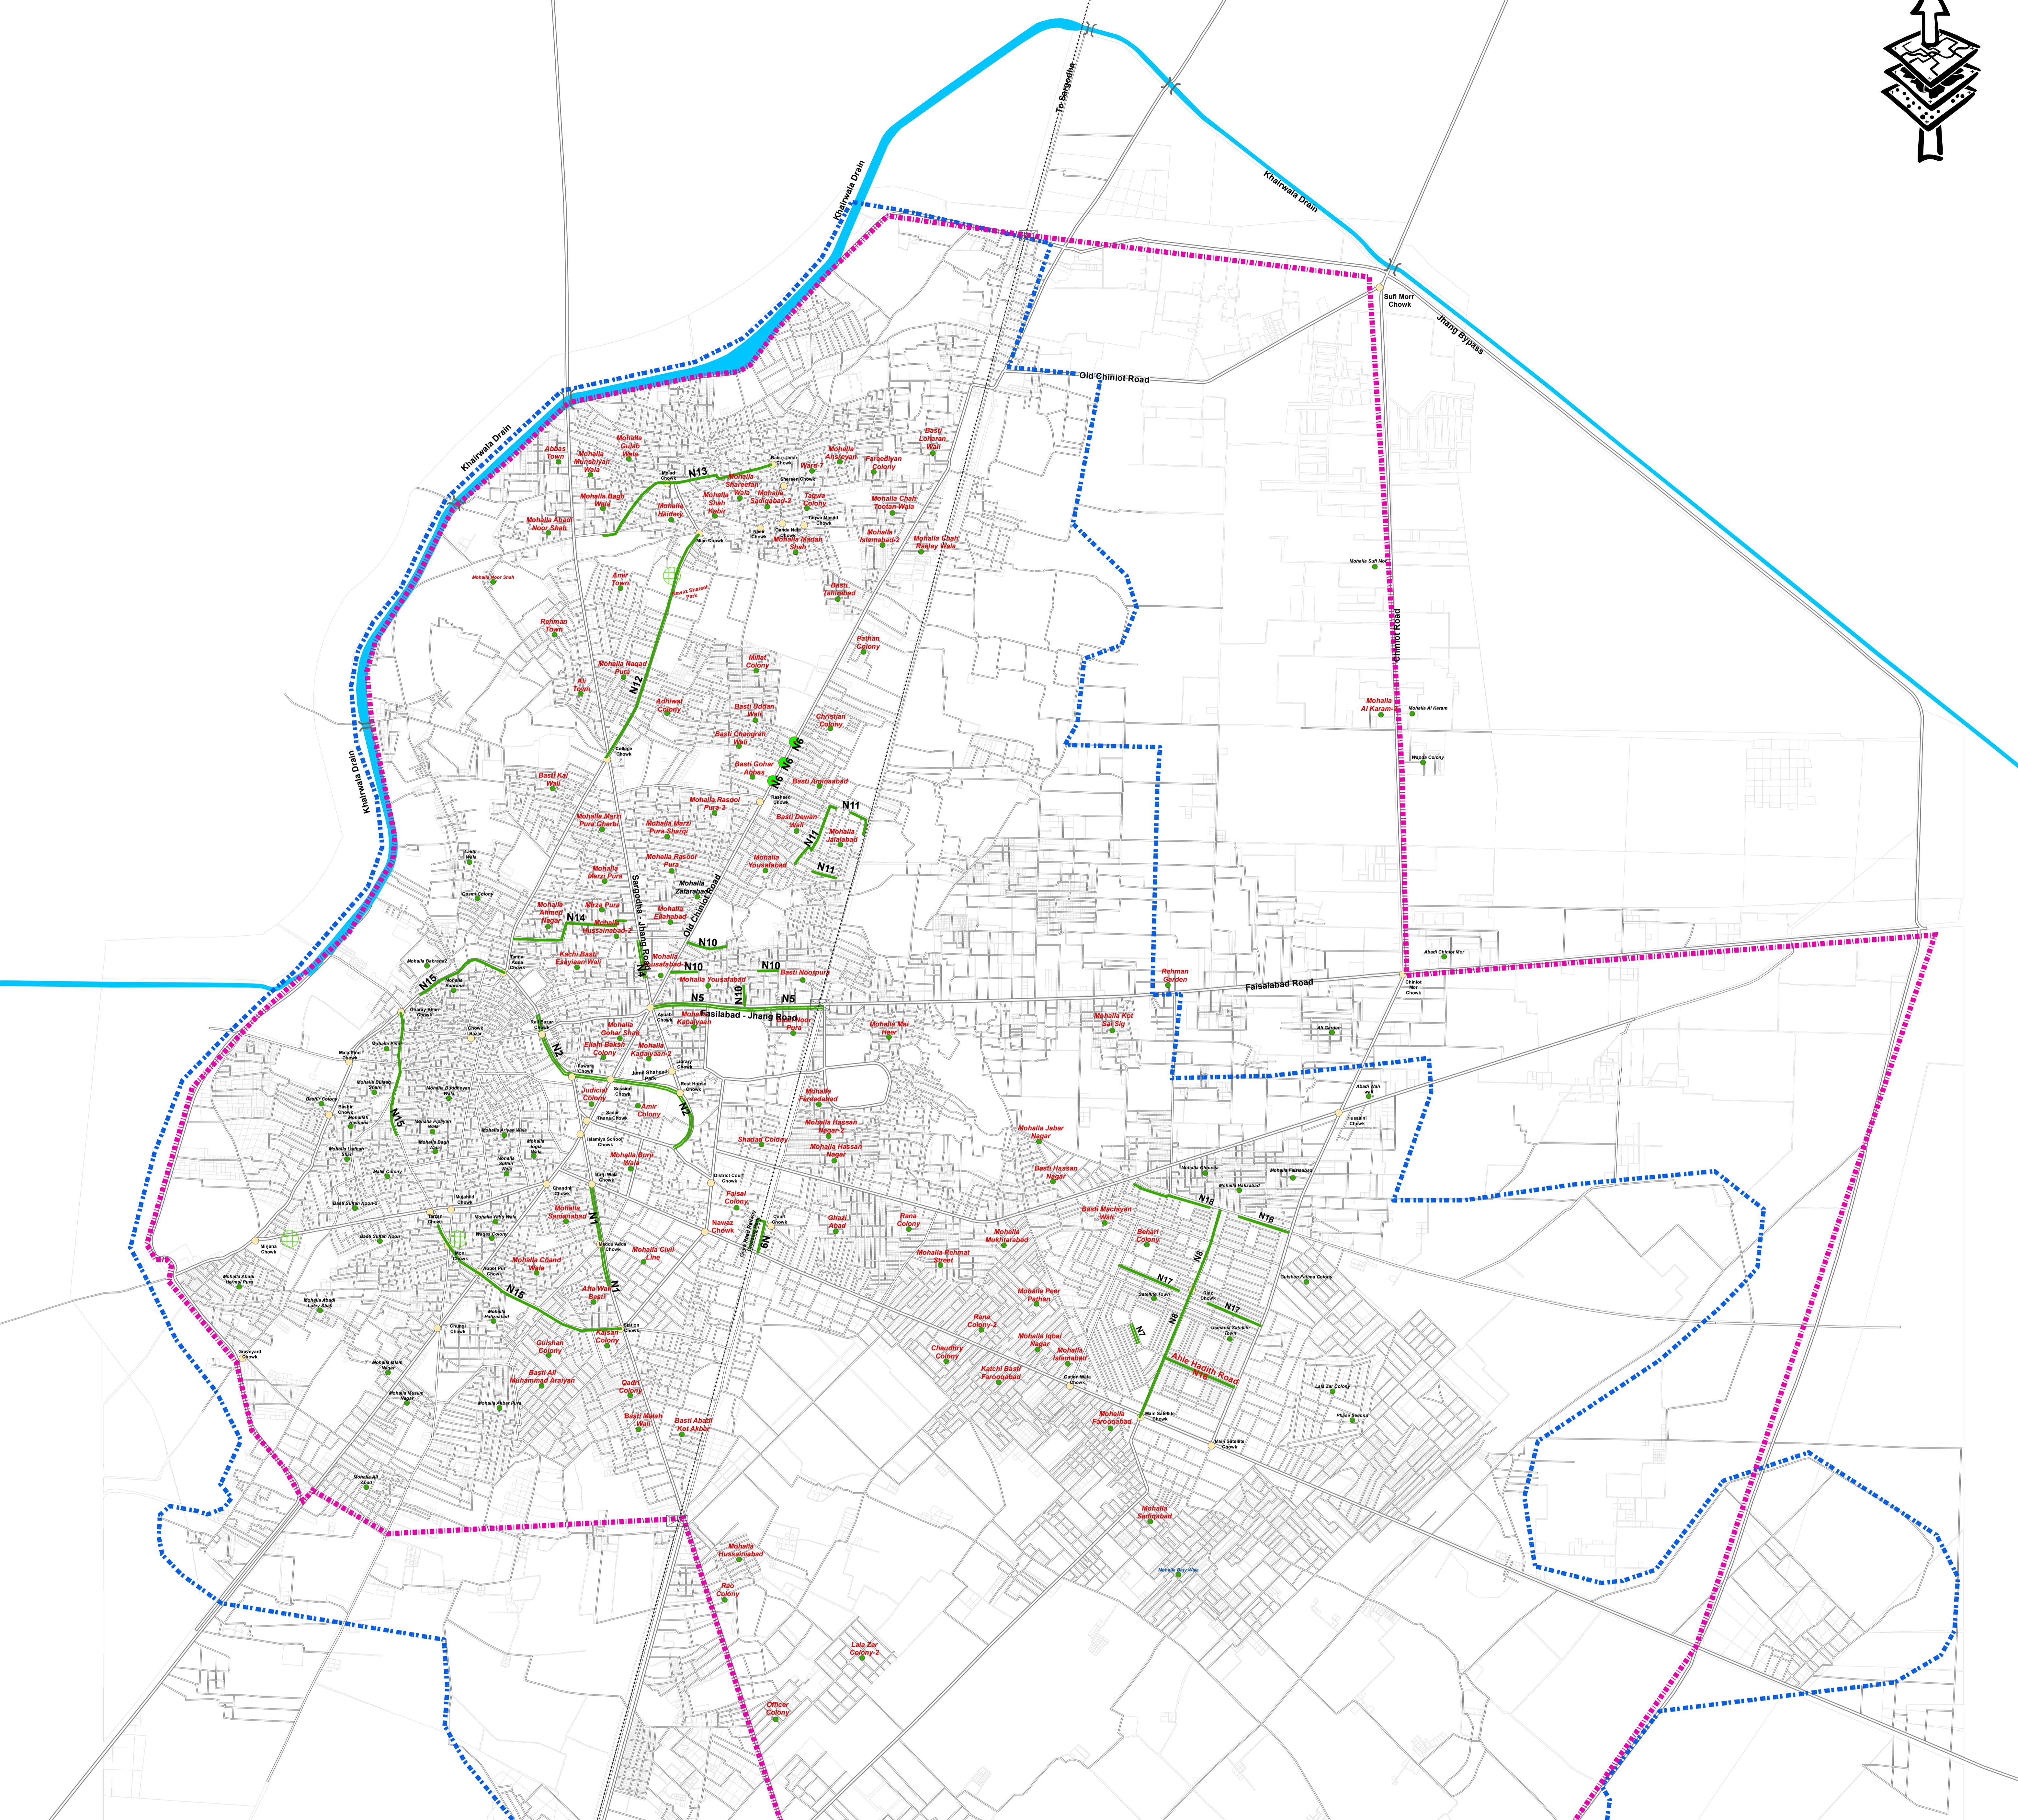

Jhang City - Street Lights Map (2021-22)

Active Existing Street Lights 2021-22			
Sr.No.	Name of Road/street	LED 120 Watt	LED 27 Watt
N1	Tehsil Road	28	
N2	Circular road	27	
N3	Ayub Chowk-Jhang Road	1	
N4	Sargodha -Jhang Road	4	
N5	Fasilabad -Jhang Road	20	
N6	Old Chiniot Road	3	
N7	Satellite Town	4	
N8	Main Boulevard Satellite Road		40
N9	Railway Park Road		16
N10	Mohalla Yousafabad		13
N11	Mohalla Jalalabad		19
N12	Jhang City Road		30
N13	Link Road		11
N14	MPA Road		18
N15	Circular,Dhup Sari,New Eidgah Road		63
N16	Ahle Hadith Road		10
N17	Riaz Chowk wali Road		19
N18	Basti Faizabad Road		19
Total Active Street Lights		87	258

Existing Facilities

- Chowks
- Mohallas
- ⊕ Existing Slaughter House
- Street Lights On Chowk
- Existing Street Lights
- Railway Line
- Drain
- Parcel Boundary
- Road Boundary
- MC Boundary Under PLGA 2013
- MC Boundary Under PLGA 2019