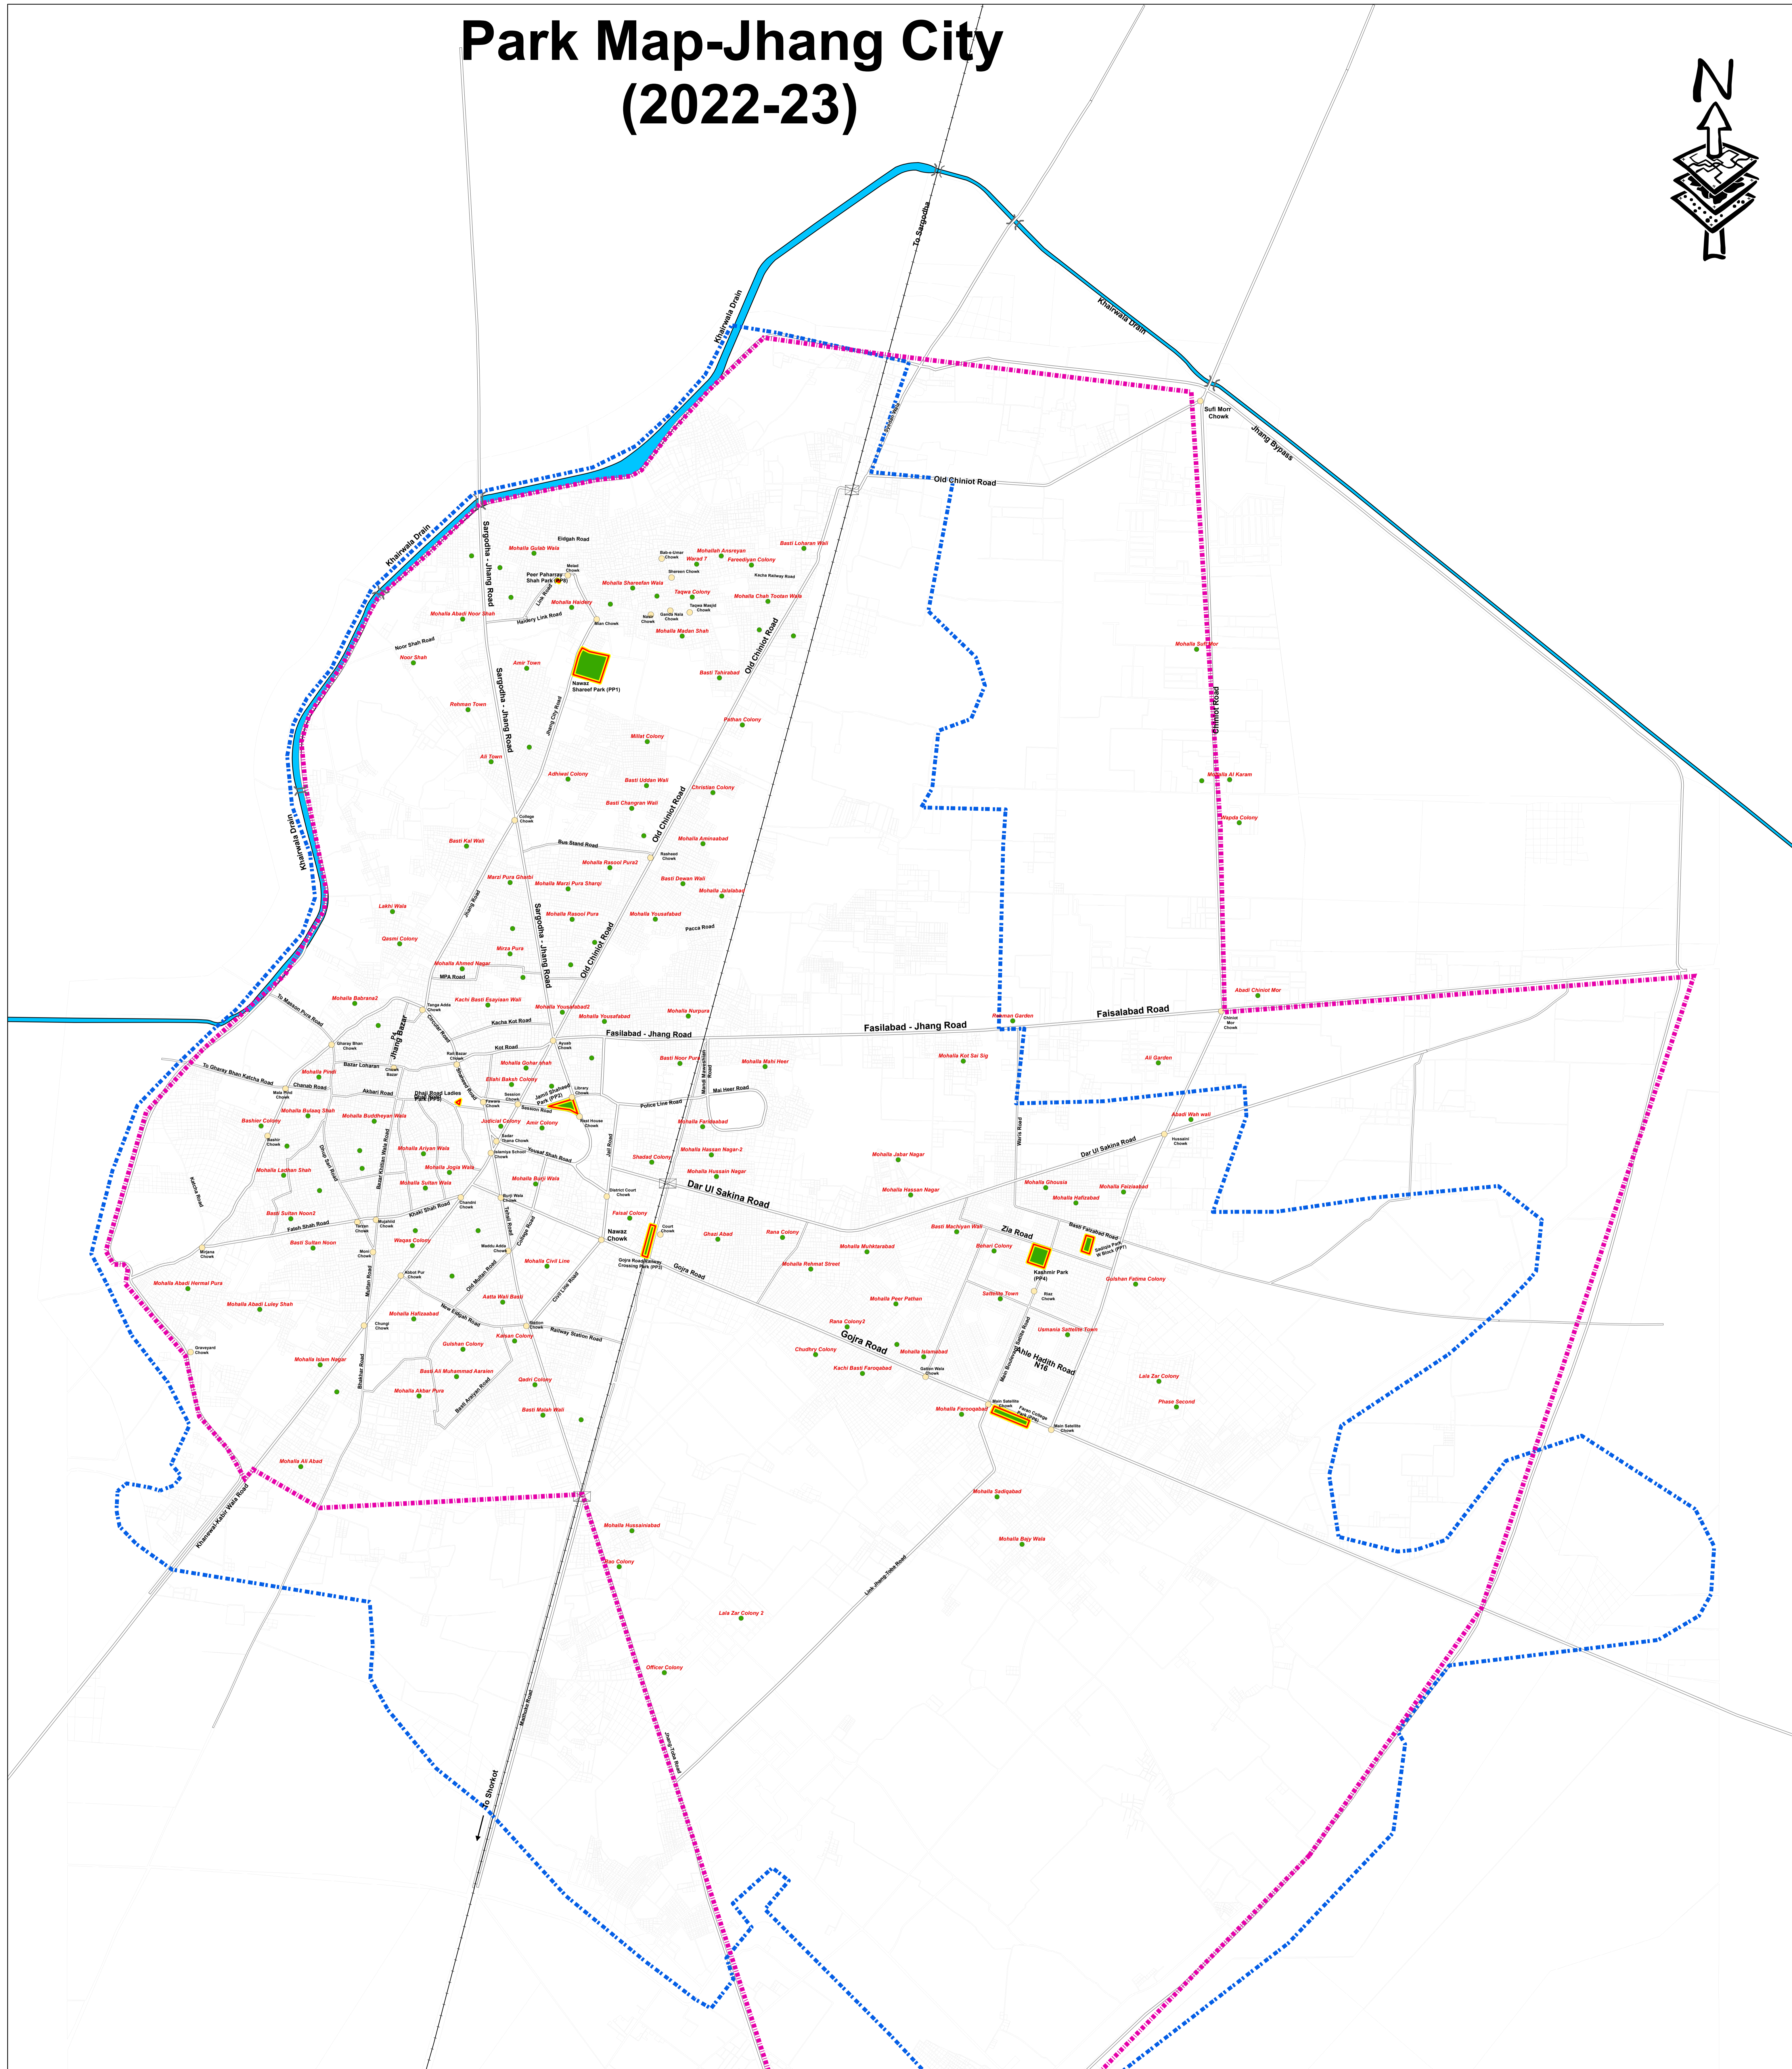

Park Map-Jhang City (2022-23)

- Legend**
- Chowks
 - Mohallas
 - Priority Park
 - Railway Line
 - Canal
 - Parcel Boundary
 - Drain
 - MC Boundary Under PLGA 2013
 - MC Boundary Under PLGA 2019

Prepared by: GIS Officer
 Signed by: Municipal Officer (GIS)
 Chief Officer
 Municipal Committee Jhang

Priority Parks (2022-2023)			
Priority No.	Name of Parks	Location	Area (Kanal)
PP1	Nawaz Sharif Park	Jhang City	60
PP2	Jameel Shaheed Park	Jhang Sadar	9
PP3	Gojra Road Railway Crossing Park	Gojra Road Phatak	5
PP4	Kashmir Park	Satellite Town	40
PP5	Dhaji Road Ladies Park	Jhang Sadar	4
PP6	Faran College Park	Gojra Road	5
PP7	Sadiqia Park W Block	Satellite Town	5
PP8	Peer Paharray Shah Park	Jhang City	5