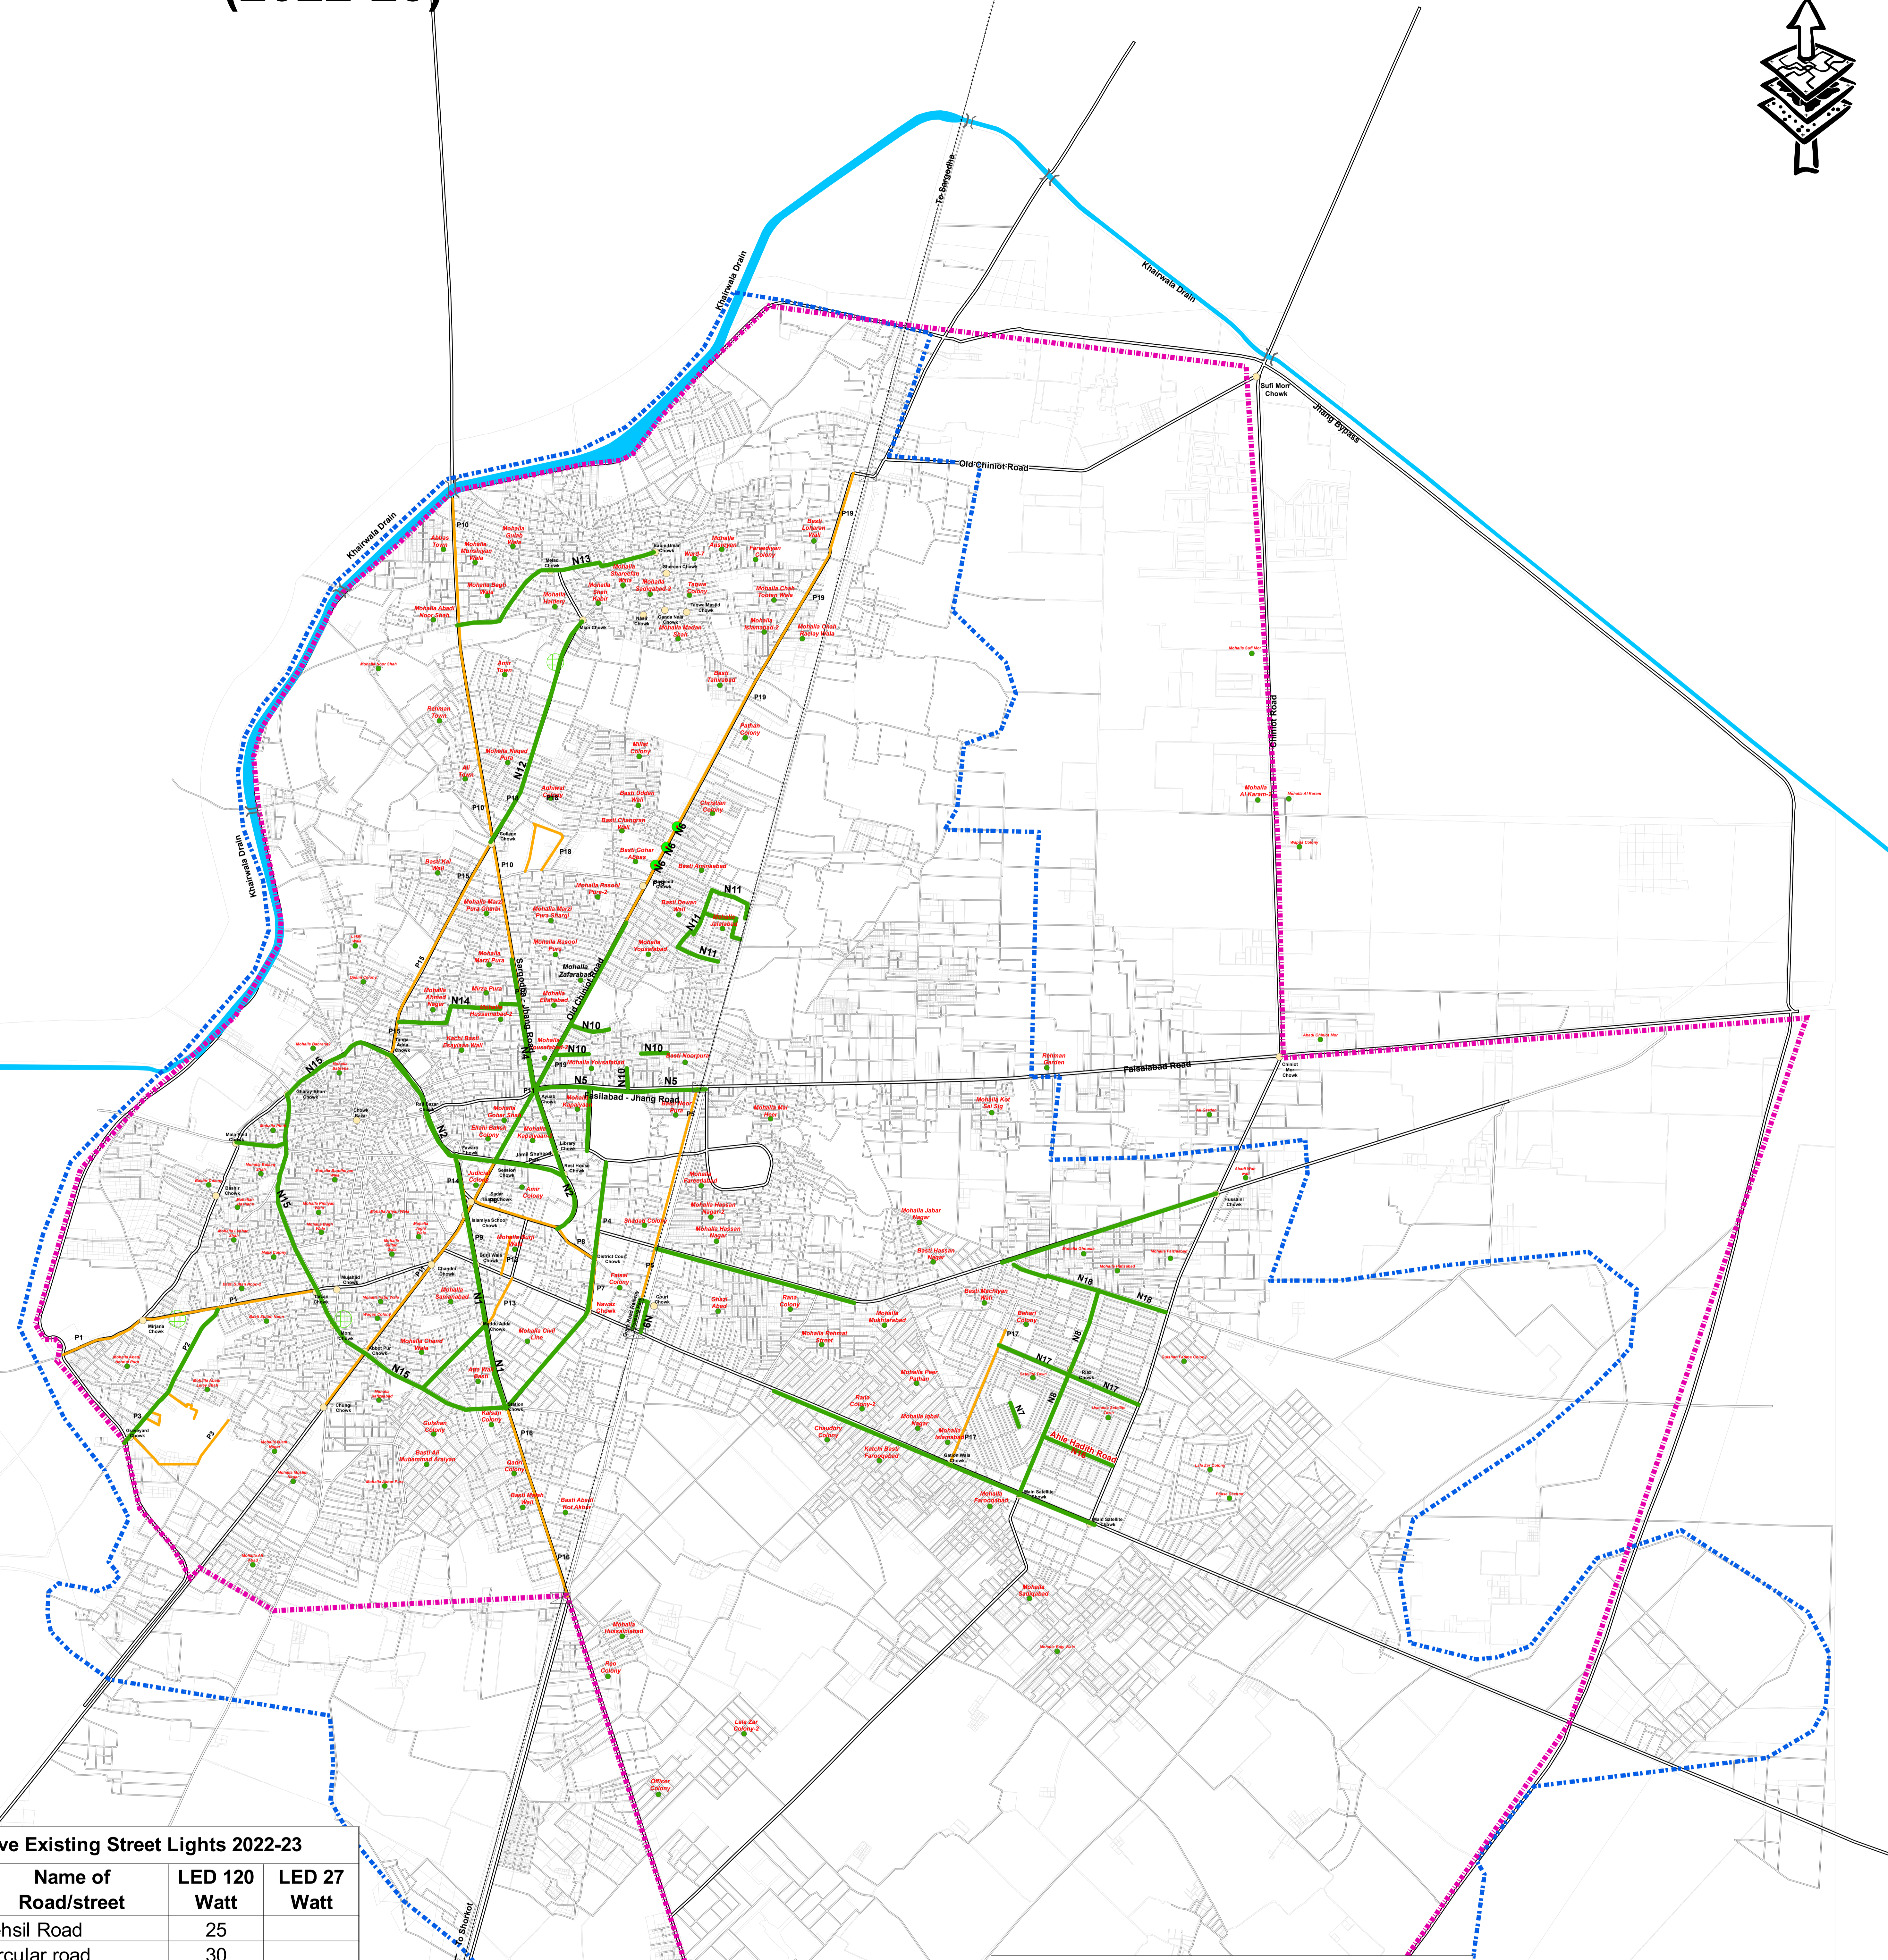

Street Lights Map-Jhang City (2022-23)

Active Existing Street Lights 2022-23

Sr.No.	Name of Road/street	LED 120 Watt	LED 27 Watt
N1	Tehsil Road	25	
N2	Circular road	30	
N3	Ayub Chowk-Jhang Road	1	
N4	Sargodha -Jhang Road	4	
N5	Fasilabad -Jhang Road	23	
N6	Old Chiniot Road	3	
N7	Satellite Town	4	
N8	Main Boulevard Satlite Road		38
N9	Railway Park Road		17
N10	Mohalla Yousafabad		14
N11	Mohalla Jalalabad		17
N12	Jhang City Road		29
N13	Link Road		11
N14	MPA Road		18
N15	Circular,Dhup Sari,New Eidgah Road		60
N16	Ahle Hadith Road		10
N17	Riaz Chowk wali Road		20
N18	Basti Faizabad Road		19
Total Active Street Lights		90	253

Priority Street Light (2022-23)

S.N.	Name of Road/street	LED Light 120 Watt	LED Light 27 Watt
P1	Ganda Toya to Hermalpur Disposal		47
P2	Nayiwala to Graveyard Lolyshah		36
P3	Inside Graveyard Complete		26
P4	Rest house to Faizaabad extend		76
P5	Gojra Phatak to Fasilabad Phatak		34
P6	Ayub Chowk to Tasweer Mahal Cinema	21	
P7	UBL Bank to Nawaz Chowk		9
P8	Yousaf Shah to Kachery	19	
P9	Thana Sadar to Burji Chowk	16	
P10	Sargodha Road	20	
P11	Ayub Chowk to Chungi Bhakar Road	44	
P12	Askari Bank Road	7	
P13	Girls Hostel to Adda Maduki	5	
P14	Fawara Chowk to Thana Saddar	9	
P15	Tanga Adda to Adhi wal Chowk		35
P16	Station Chowk to station		17
P17	Peer Phatan Road		22
P18	Lari Adda	33	
P19	Old Chiniot to Ayub Chowk		93
Total Street Lights		237	395

Existing Facilities

- Existing_STL
- Chowks
- Mohallas
- ⊕ Existing Slaughter House
- Street Lights On Chowk
- Priority Street Light
- Railway Line
- Drain
- Parcel Boundary
- Road Boundary
- - - MC Boundary Under PLGA 2013
- - - MC Boundary Under PLGA 2019