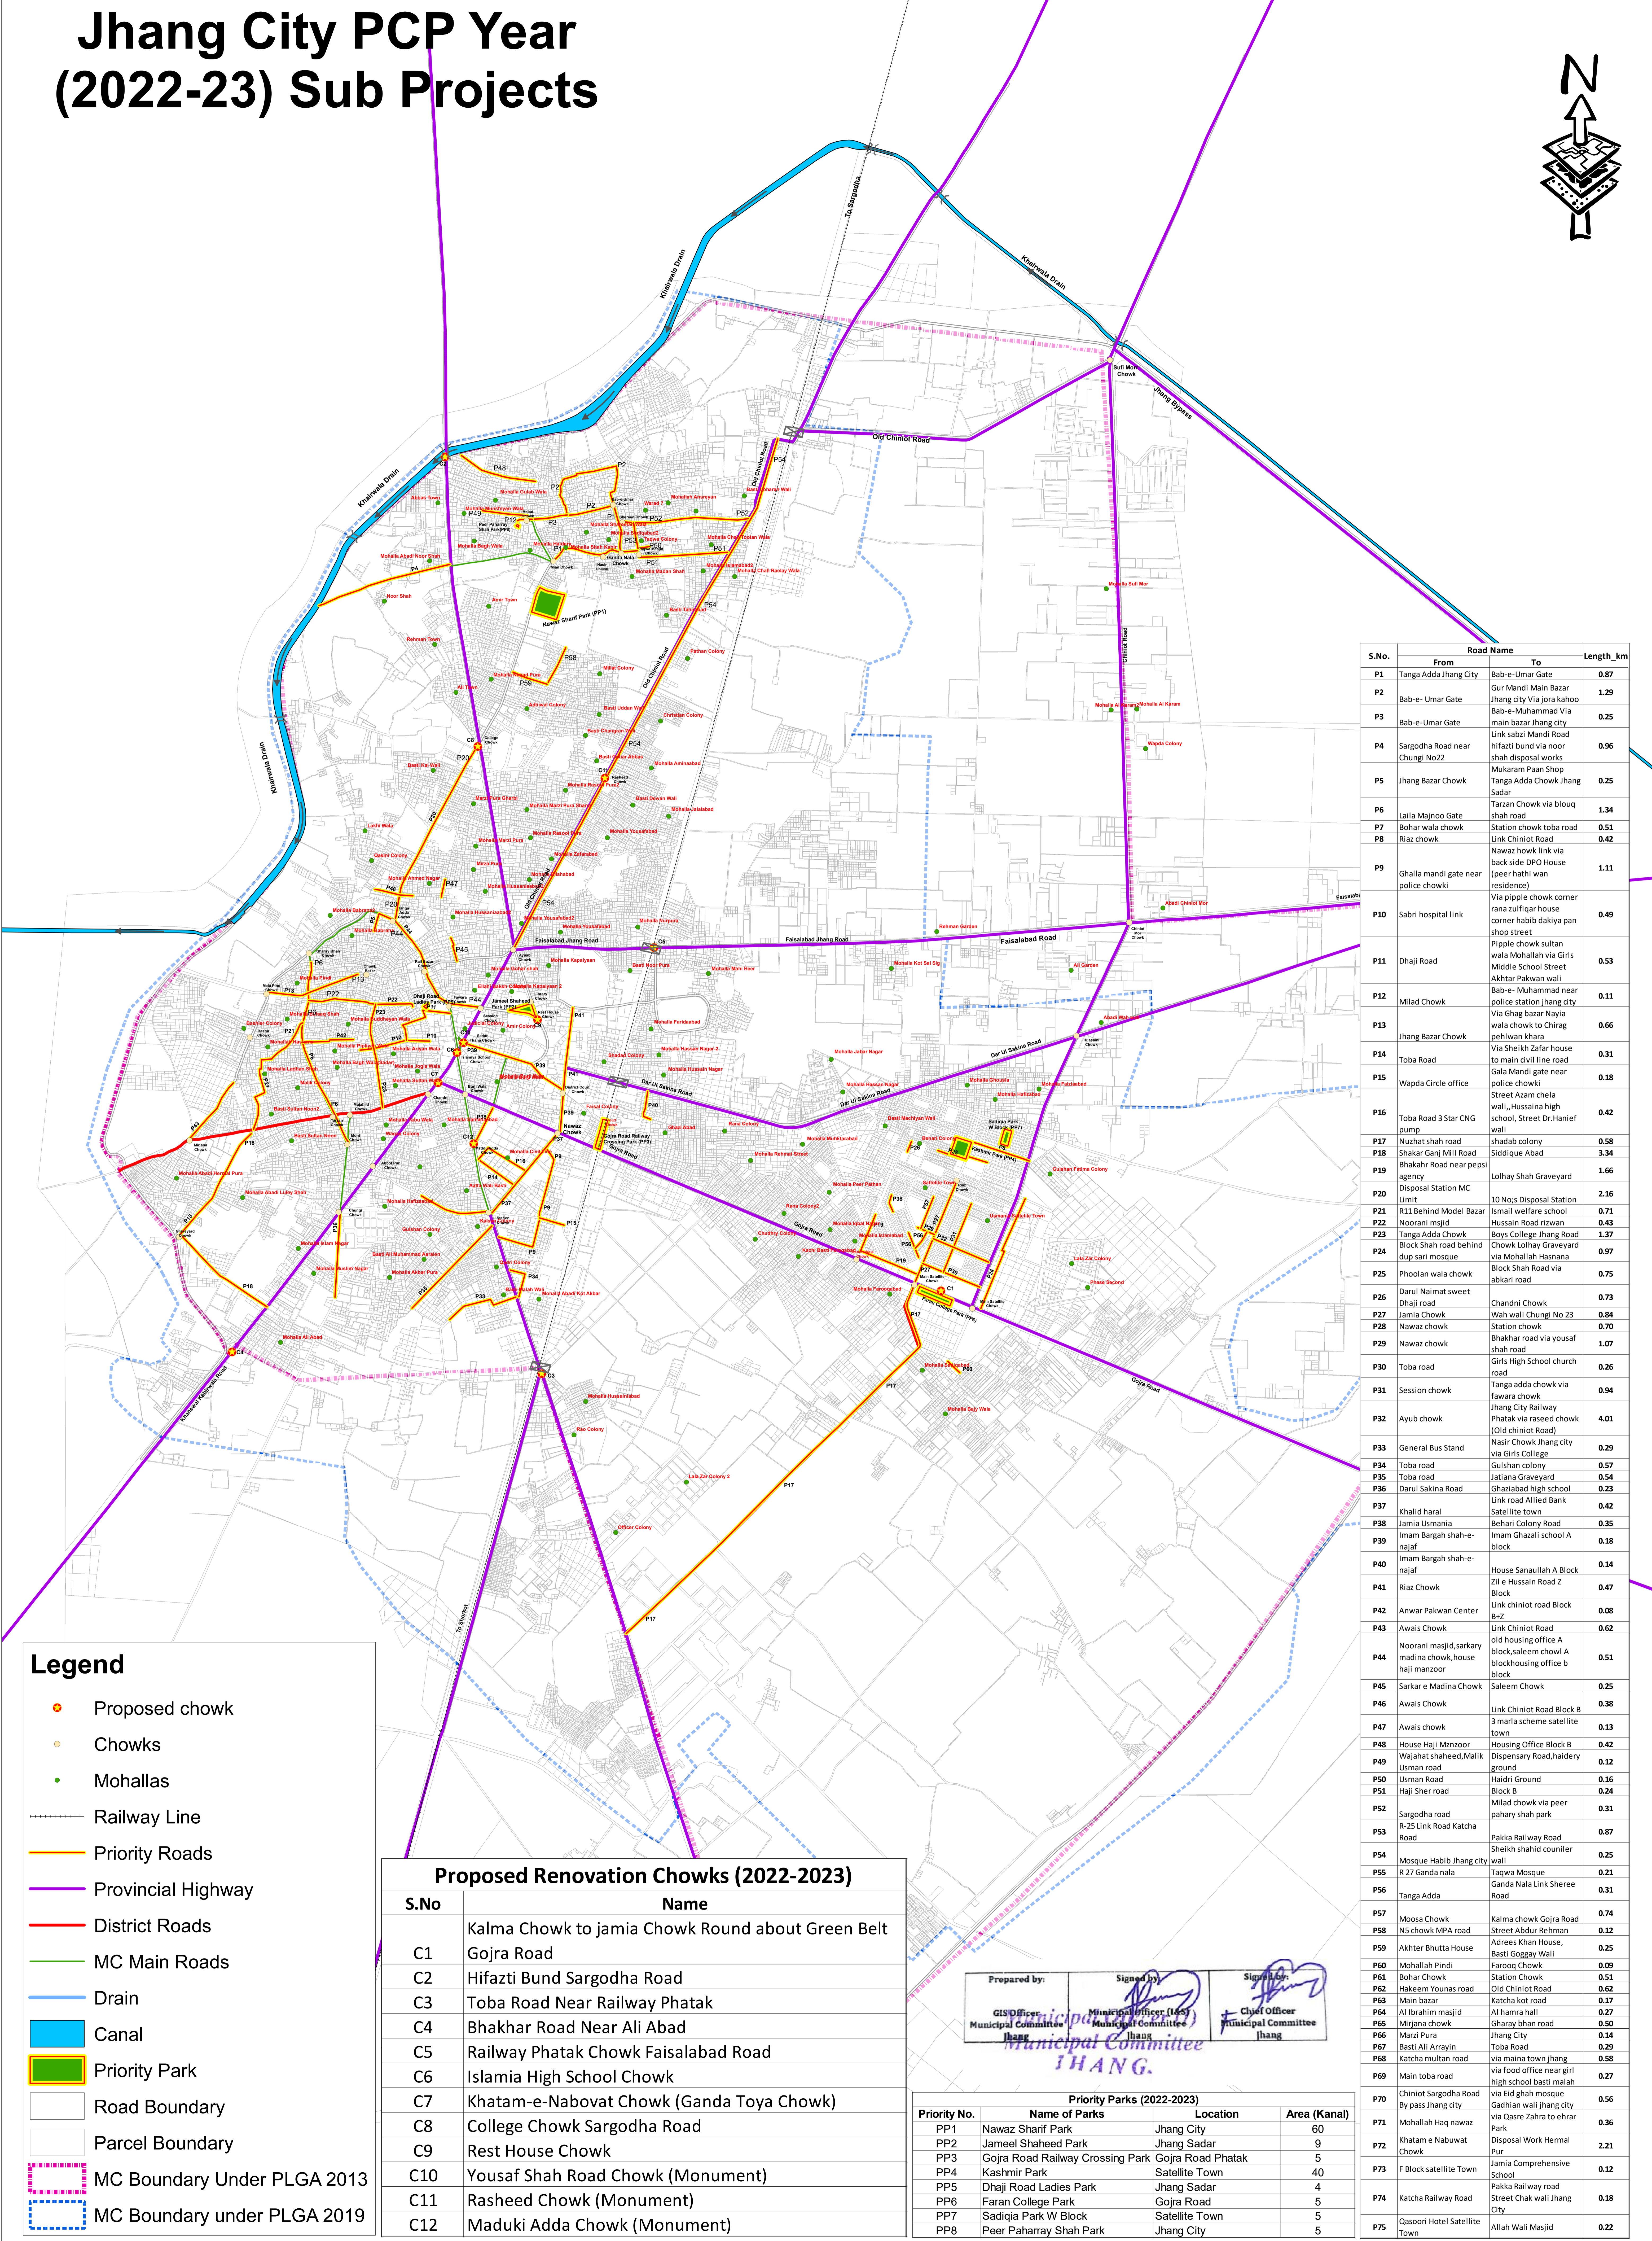

Jhang City PCP Year (2022-23) Sub Projects

Legend

- Proposed chowk
- Chowks
- Mohallas
- Railway Line
- Priority Roads
- Provincial Highway
- District Roads
- MC Main Roads
- Drain
- Canal
- Priority Park
- Road Boundary
- Parcel Boundary
- MC Boundary Under PLGA 2013
- MC Boundary under PLGA 2019

Proposed Renovation Chowks (2022-2023)

S.No	Name
C1	Kalma Chowk to jamia Chowk Round about Green Belt
C2	Gojra Road
C3	Hifazti Bund Sargodha Road
C4	Toba Road Near Railway Phatak
C5	Bhakar Road Near Ali Abad
C6	Railway Phatak Chowk Faisalabad Road
C7	Islamia High School Chowk
C8	Khatam-e-Nabovat Chowk (Ganda Toya Chowk)
C9	College Chowk Sargodha Road
C10	Rest House Chowk
C11	Yousaf Shah Road Chowk (Monument)
C12	Rasheed Chowk (Monument)
C13	Maduki Adda Chowk (Monument)

Prepared by:
 GIS Officer, Municipal Officer (1653), Chief Officer
 Municipal Committee, Municipal Committee, Municipal Committee
JHANG.

Priority Parks (2022-2023)			
Priority No.	Name of Parks	Location	Area (Kanal)
PP1	Nawaz Sharif Park	Jhang City	60
PP2	Jameel Shaheed Park	Jhang Sadar	9
PP3	Gojra Road Railway Crossing Park	Gojra Road Phatak	5
PP4	Kashmir Park	Satellite Town	40
PP5	Dhaji Road Ladies Park	Jhang Sadar	4
PP6	Faran College Park	Gojra Road	5
PP7	Sadiqia Park W Block	Satellite Town	5
PP8	Peer Paharray Shah Park	Jhang City	5