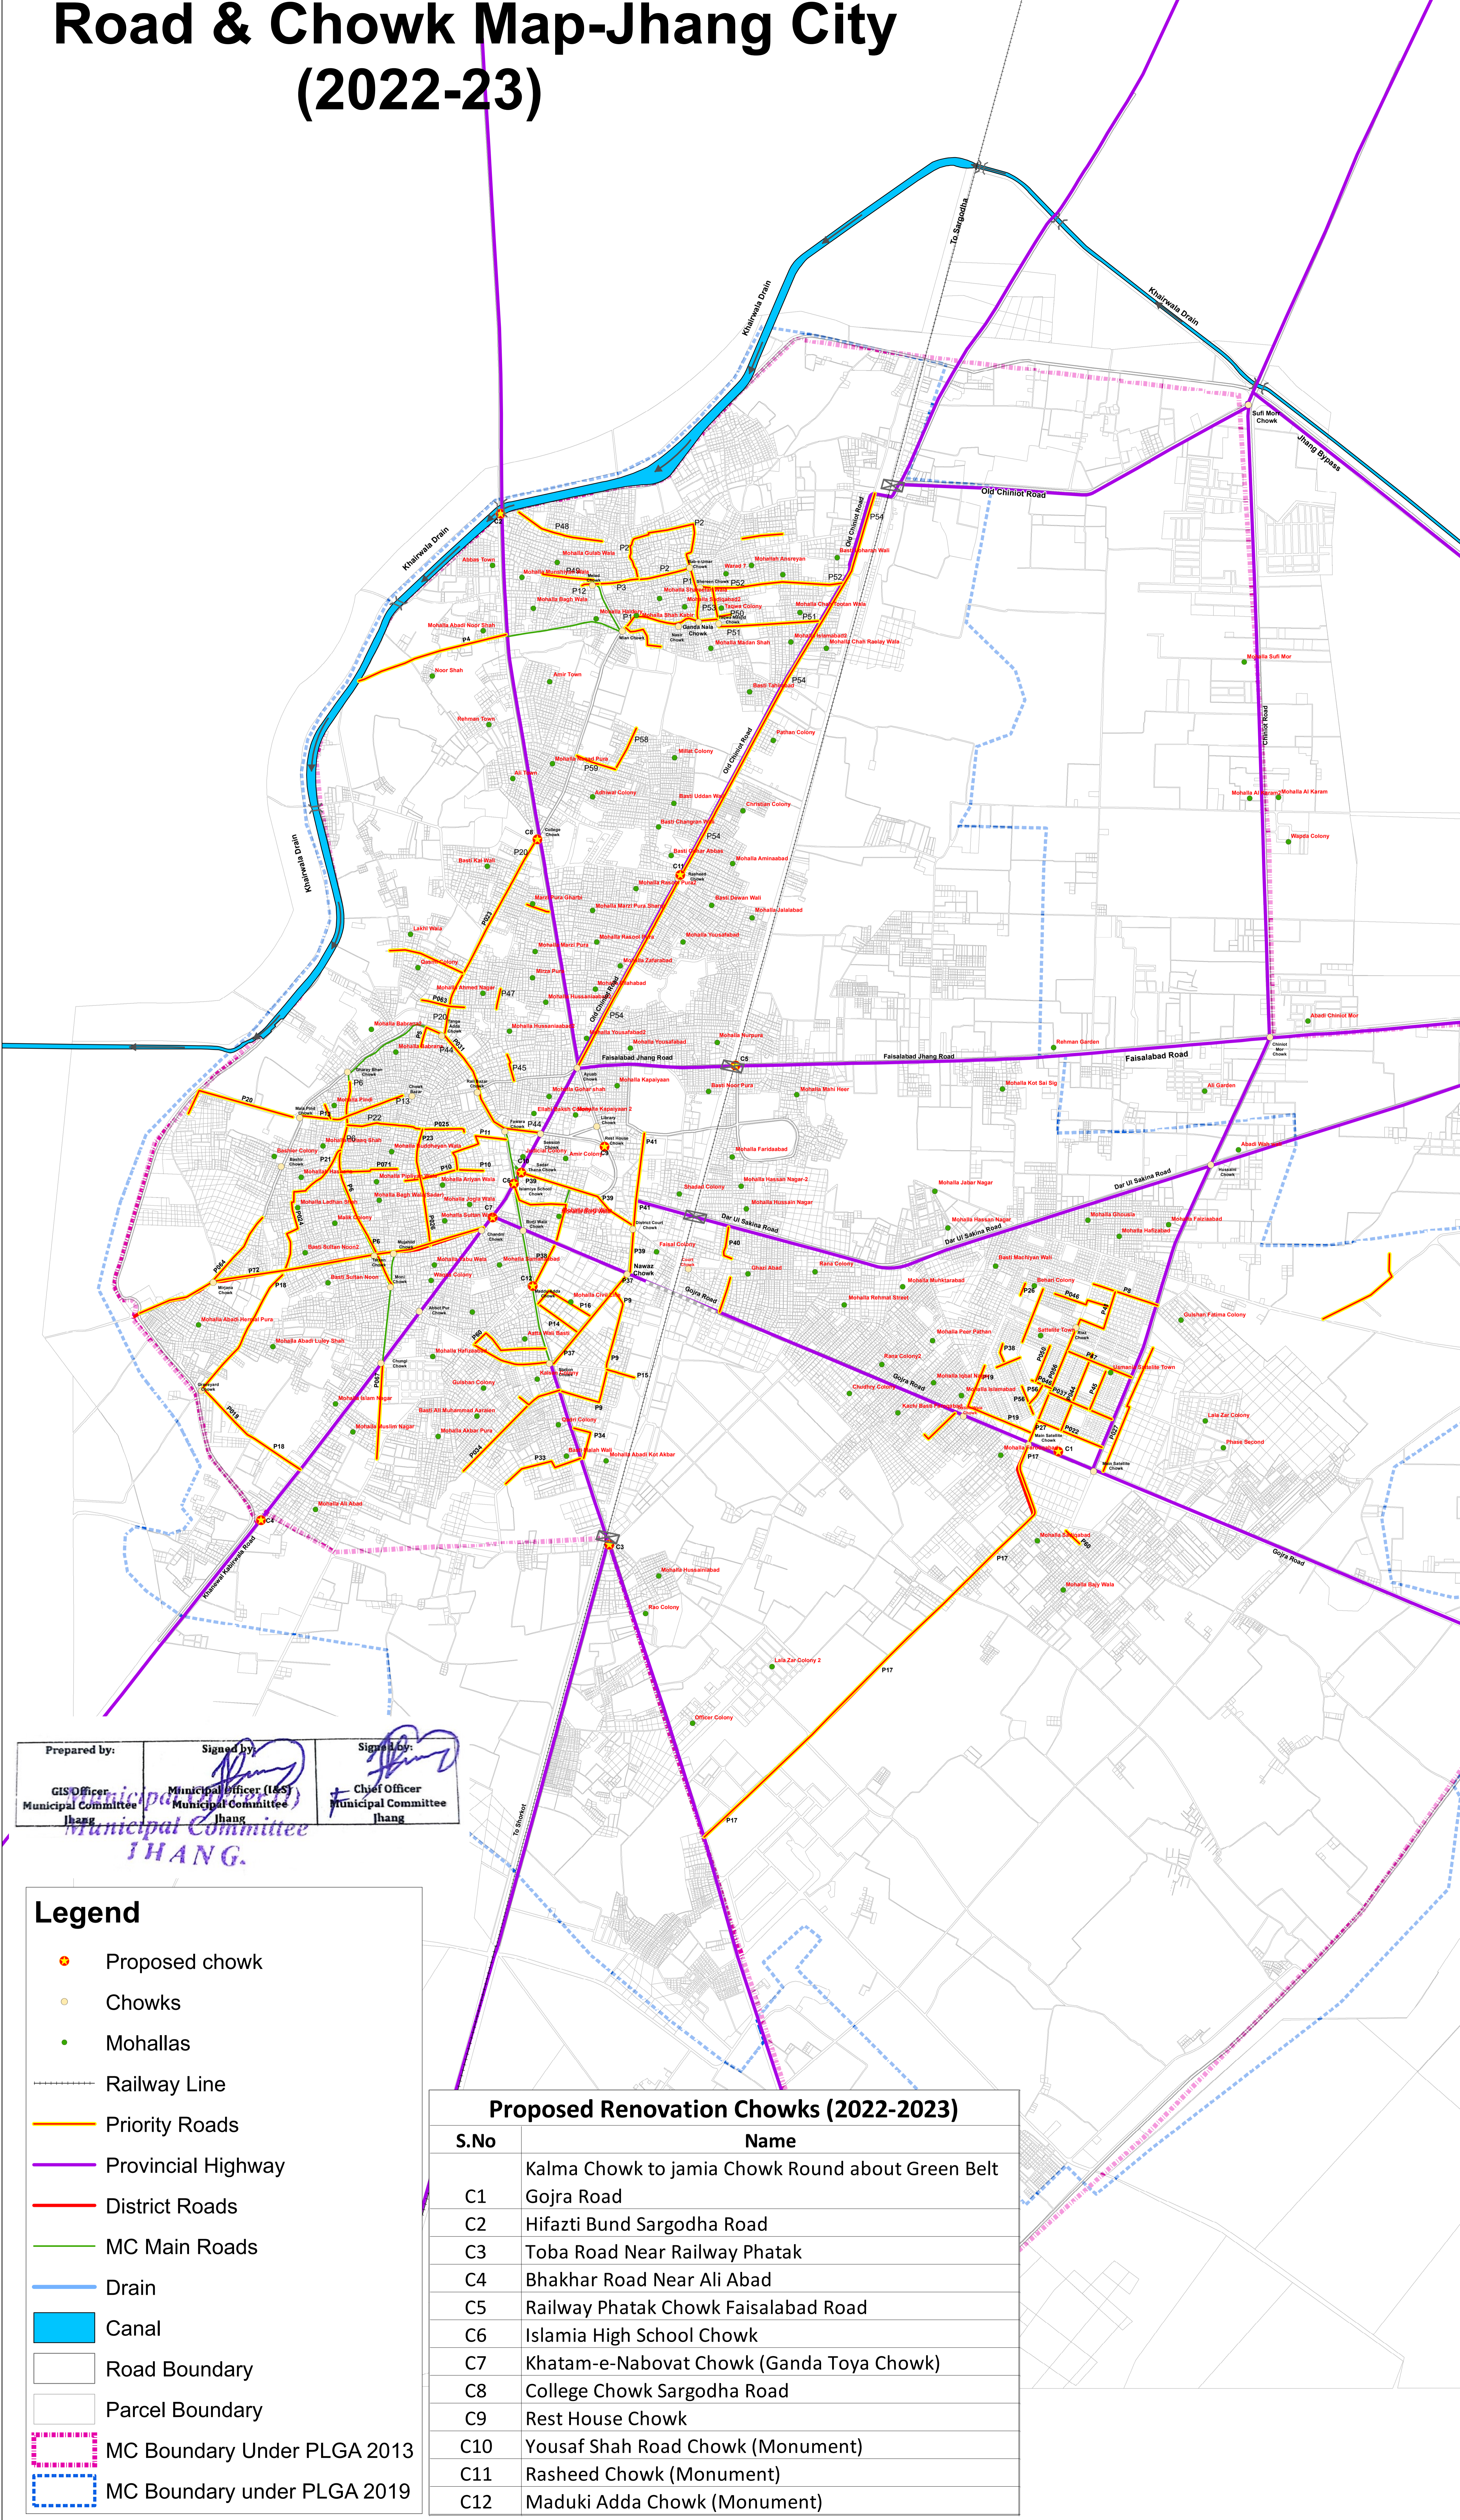

Road & Chowk Map-Jhang City (2022-23)

S.No.	Priority Roads (2022-23)	From	To	Length_km
P1	Tanga Adda Jhang City	Bab-e-Umar Gate	Gur Mandi Main Bazar	0.87
P2	Bab-e-Umar Gate	Bab-e-Umar Gate	Jhang city Via Jora kahoo	1.29
P3	Bab-e-Umar Gate	Bab-e-Umar Gate	Via main bazar Jhang city	0.25
P4	Sargodha Road near Chungi No22	Link sabzi Mandi Road	Hifazti bund via noor shah disposal works	0.96
P5	Jhang Bazar Chowk	Mukaram Paan Shop	Tanga Adda Chowk Jhang Sadar	0.25
P6	Laila Majnoo Gate	Tarzan Chowk via blouq shah road		1.34
P7	Bohar wala chowk	Station chowk toba road		0.51
P8	Riaz chowk	Link Chiniot Road		0.42
P9	Ghalla mandi gate near police chowki	Nawaz howk link via back side DPO House (peer hathi wan residence)		1.11
P10	Sabri hospital link	Via pipple chowk corner rana zulfikar house corner habib dakiya pan shop street		0.49
P11	Dhaji Road	Pipple chowk sultan wala Mohallah via Girls Middle School Street Akhtar Pakwan wali		0.53
P12	Milad Chowk	Bab-e-Muhammad near police station jhang city		0.11
P13	Jhang Bazar Chowk	Via Ghag bazar Nayia wala chowk to Chirag pehlwan khara		0.66
P14	Toba Road	Via Sheikh Zafar house to main civil line road		0.31
P15	Wapda Circle office	Gala Mandi gate near police chowki		0.18
P16	Toba Road 3 Star CNG pump	Street Azam chela wali, Hussaina high school, Street Dr. Hanief wali		0.42
P17	Nuzhat shah road	shadab colony		0.58
P18	Shakar Ganj Mill Road	Siddique Abad		3.34
P19	Bhakhar Road near pepsi agency	Lolhay Shah Graveyard		1.66
P20	Disposal Station MC Limit	10 No's Disposal Station		2.16
P21	R11 Behind Model Bazar	Ismail welfare school		0.71
P22	Noorani msjid	Hussain Road rizwan		0.43
P23	Tanga Adda Chowk	Boys College Jhang Road		1.37
P24	Block Shah road behind dup sari mosque	Chowk Lolhay Graveyard via Mohallah Hasnana		0.97
P25	Phoolan wala chowk	Block Shah Road via abkari road		0.75
P26	Darul Naimat sweet Dhaji road	Chandni Chowk		0.73
P27	Jamia Chowk	Wah wali Chungi No 23		0.84
P28	Nawaz chowk	Station chowk		0.70
P29	Nawaz chowk	Bhakhar road via yousaf shah road		1.07
P30	Toba road	Girls High School church road		0.26
P31	Session chowk	Tanga adda chowk via farawa chowk		0.94
P32	Ayub chowk	Jhang City Railway Phatak via raseed chowk (Old chiniot Road)		4.01
P33	General Bus Stand	Nasir Chowk Jhang city via Girls College		0.29
P34	Toba road	Gulshan colony		0.57
P35	Toba road	Jatiana Graveyard		0.54
P36	Darul Sakina Road	Ghaziabad high school		0.23
P37	Khalid haral	Link road Allied Bank Satelite town		0.42
P38	Jamia Usmania	Behari Colony Road		0.35
P39	Imam Bargah shah-e-najaf	Imam Ghazali school A block		0.18
P40	Imam Bargah shah-e-najaf	House Sanauallah A Block		0.14
P41	Riaz Chowk	Zil e Hussain Road Z Block		0.47
P42	Anwar Pakwan Center	Link chiniot road Block B+Z		0.08
P43	Awais Chowk	Link Chiniot Road old housing office A block, saleem chowk A block, housing office b block		0.62
P44	Awais Chowk	Saleem Chowk		0.25
P45	Awais Chowk	Link Chiniot Road Block B		0.38
P46	Awais chowk	3 marla scheme satellite town		0.13
P47	Wajahat shaheed, Malik Usman road	Housing Office Block B		0.42
P48	Usman Road	Dispensary Road, haidry ground		0.12
P49	Haji Sher road	Haidri Ground		0.16
P50	Haji Sher road	Block B		0.24
P51	Sargodha road	Milad chowk via peer pahary shah park		0.31
P52	R-25 Link Road Katcha Road	Pakka Railway Road		0.87
P53	Mosque Habib Jhang city R 27 Ganda nala	Sheikh shahid couniler wali		0.25
P54	Tanga Adda	Tagwa Mosque		0.21
P55	Moosa Chowk	Ganda Nala Link Sheree Road		0.31
P56	N5 chowk MPA road	Kalma chowk Gojra Road		0.12
P57	Akhter Bhutta House	Street Abdur Rehman		0.12
P58	Mohallah Pindi	Adrees Khan House, Basti Goggay Wali		0.25
P59	Bohar Chowk	Farooq Chowk		0.09
P60	Hakeem Younas road	Station Chowk		0.51
P61	Main bazar	Old Chiniot Road		0.62
P62	Al Ibrahim masjid	Katcha kot road		0.17
P63	Mirjana chowk	Al hamra hall		0.27
P64	Marzi Pura	Gharay bhnan road		0.50
P65	Basti Ali Arrayin	Jhang City		0.14
P66	Katcha multan road	Toba Road		0.29
P67	Main toba road	via maina town jhang		0.58
P68	Chiniot Sargodha Road By pass Jhang city	via food office near girl high school basti malah via Eid ghash mosque		0.27
P69	Mohallah Haq nawaz	Gadhian wali jhang city		0.56
P70	Khatam e Nabuwat Chowk	via Qasre Zahra to ehhar Park		0.36
P71	F Block satellite Town	Disposal Work Hermal Pur		2.21
P72	Katcha Railway Road	Jamia Comprehensive School		0.12
P73	Qasoori Hotel Satellite Town	Pakka Railway road Street Chak wali Jhang City		0.18
P74	Allah Wali Masjid	Allah Wali Masjid		0.22
P75	Total			46.50