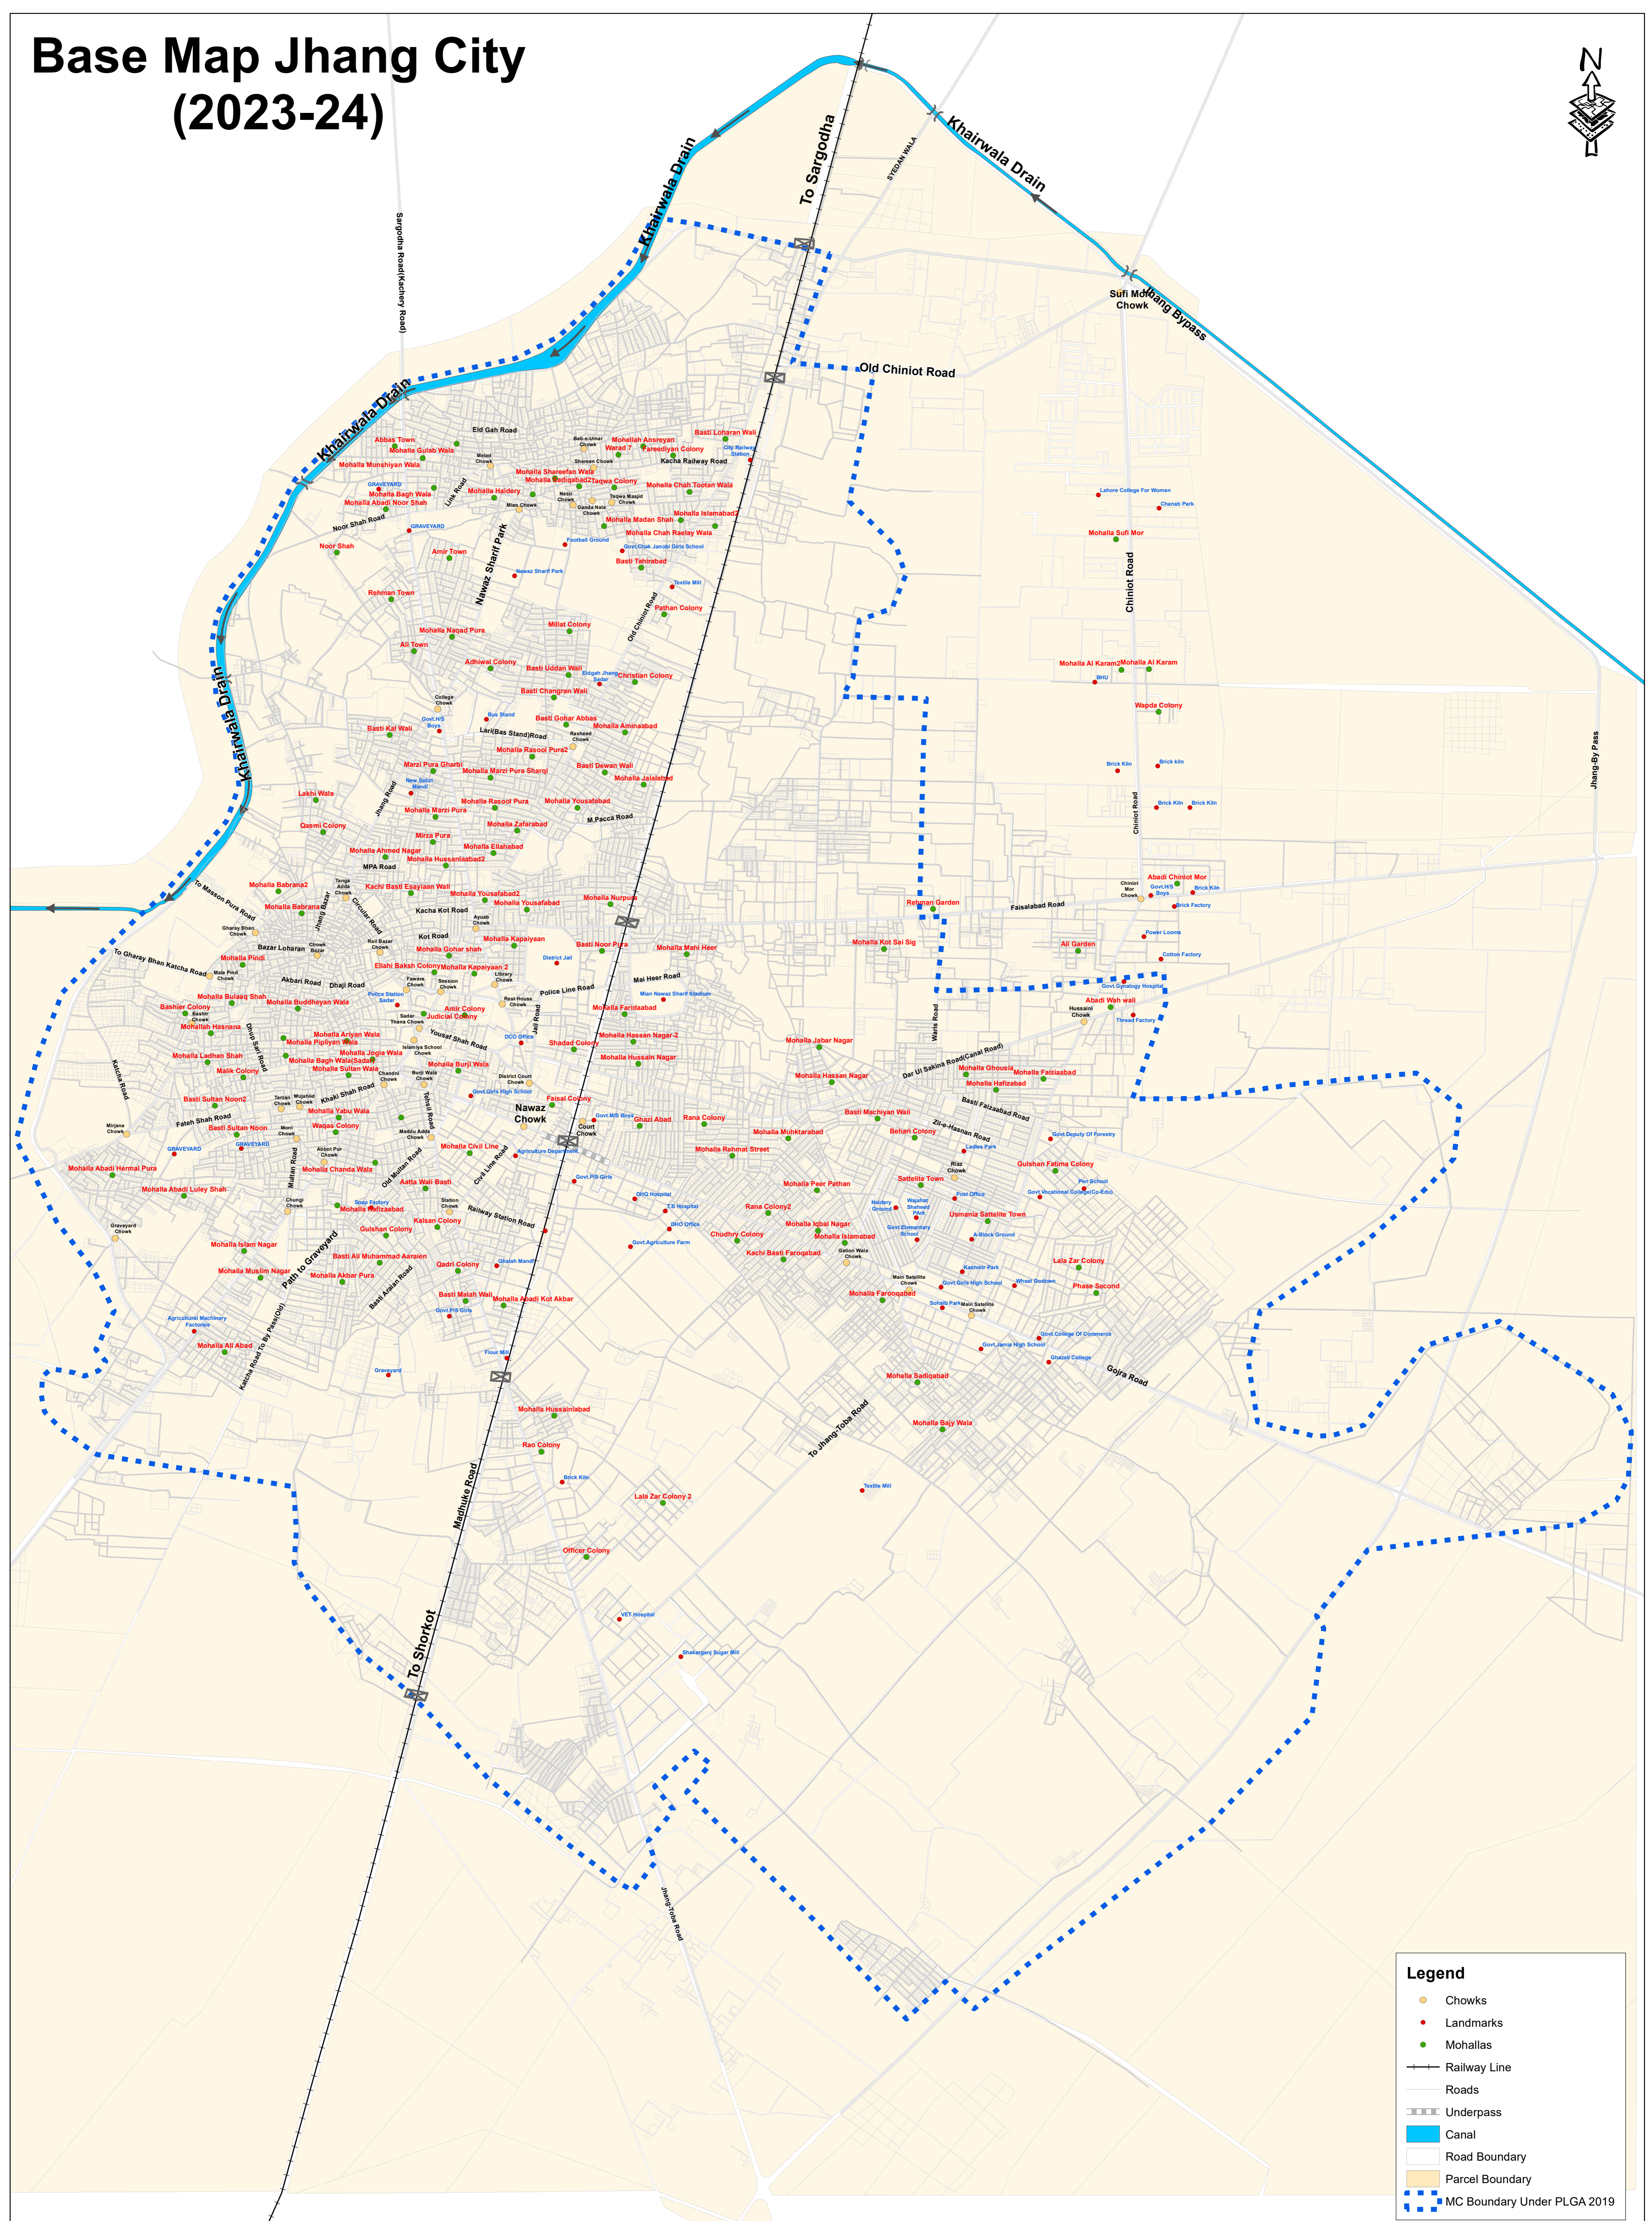

Base Map Jhang City (2023-24)

Legend

- Chowks
- Landmarks
- Mohallas
- Railway Line
- Roads
- Underpass
- Canal
- Road Boundary
- Parcel Boundary
- MC Boundary Under PLGA 2019