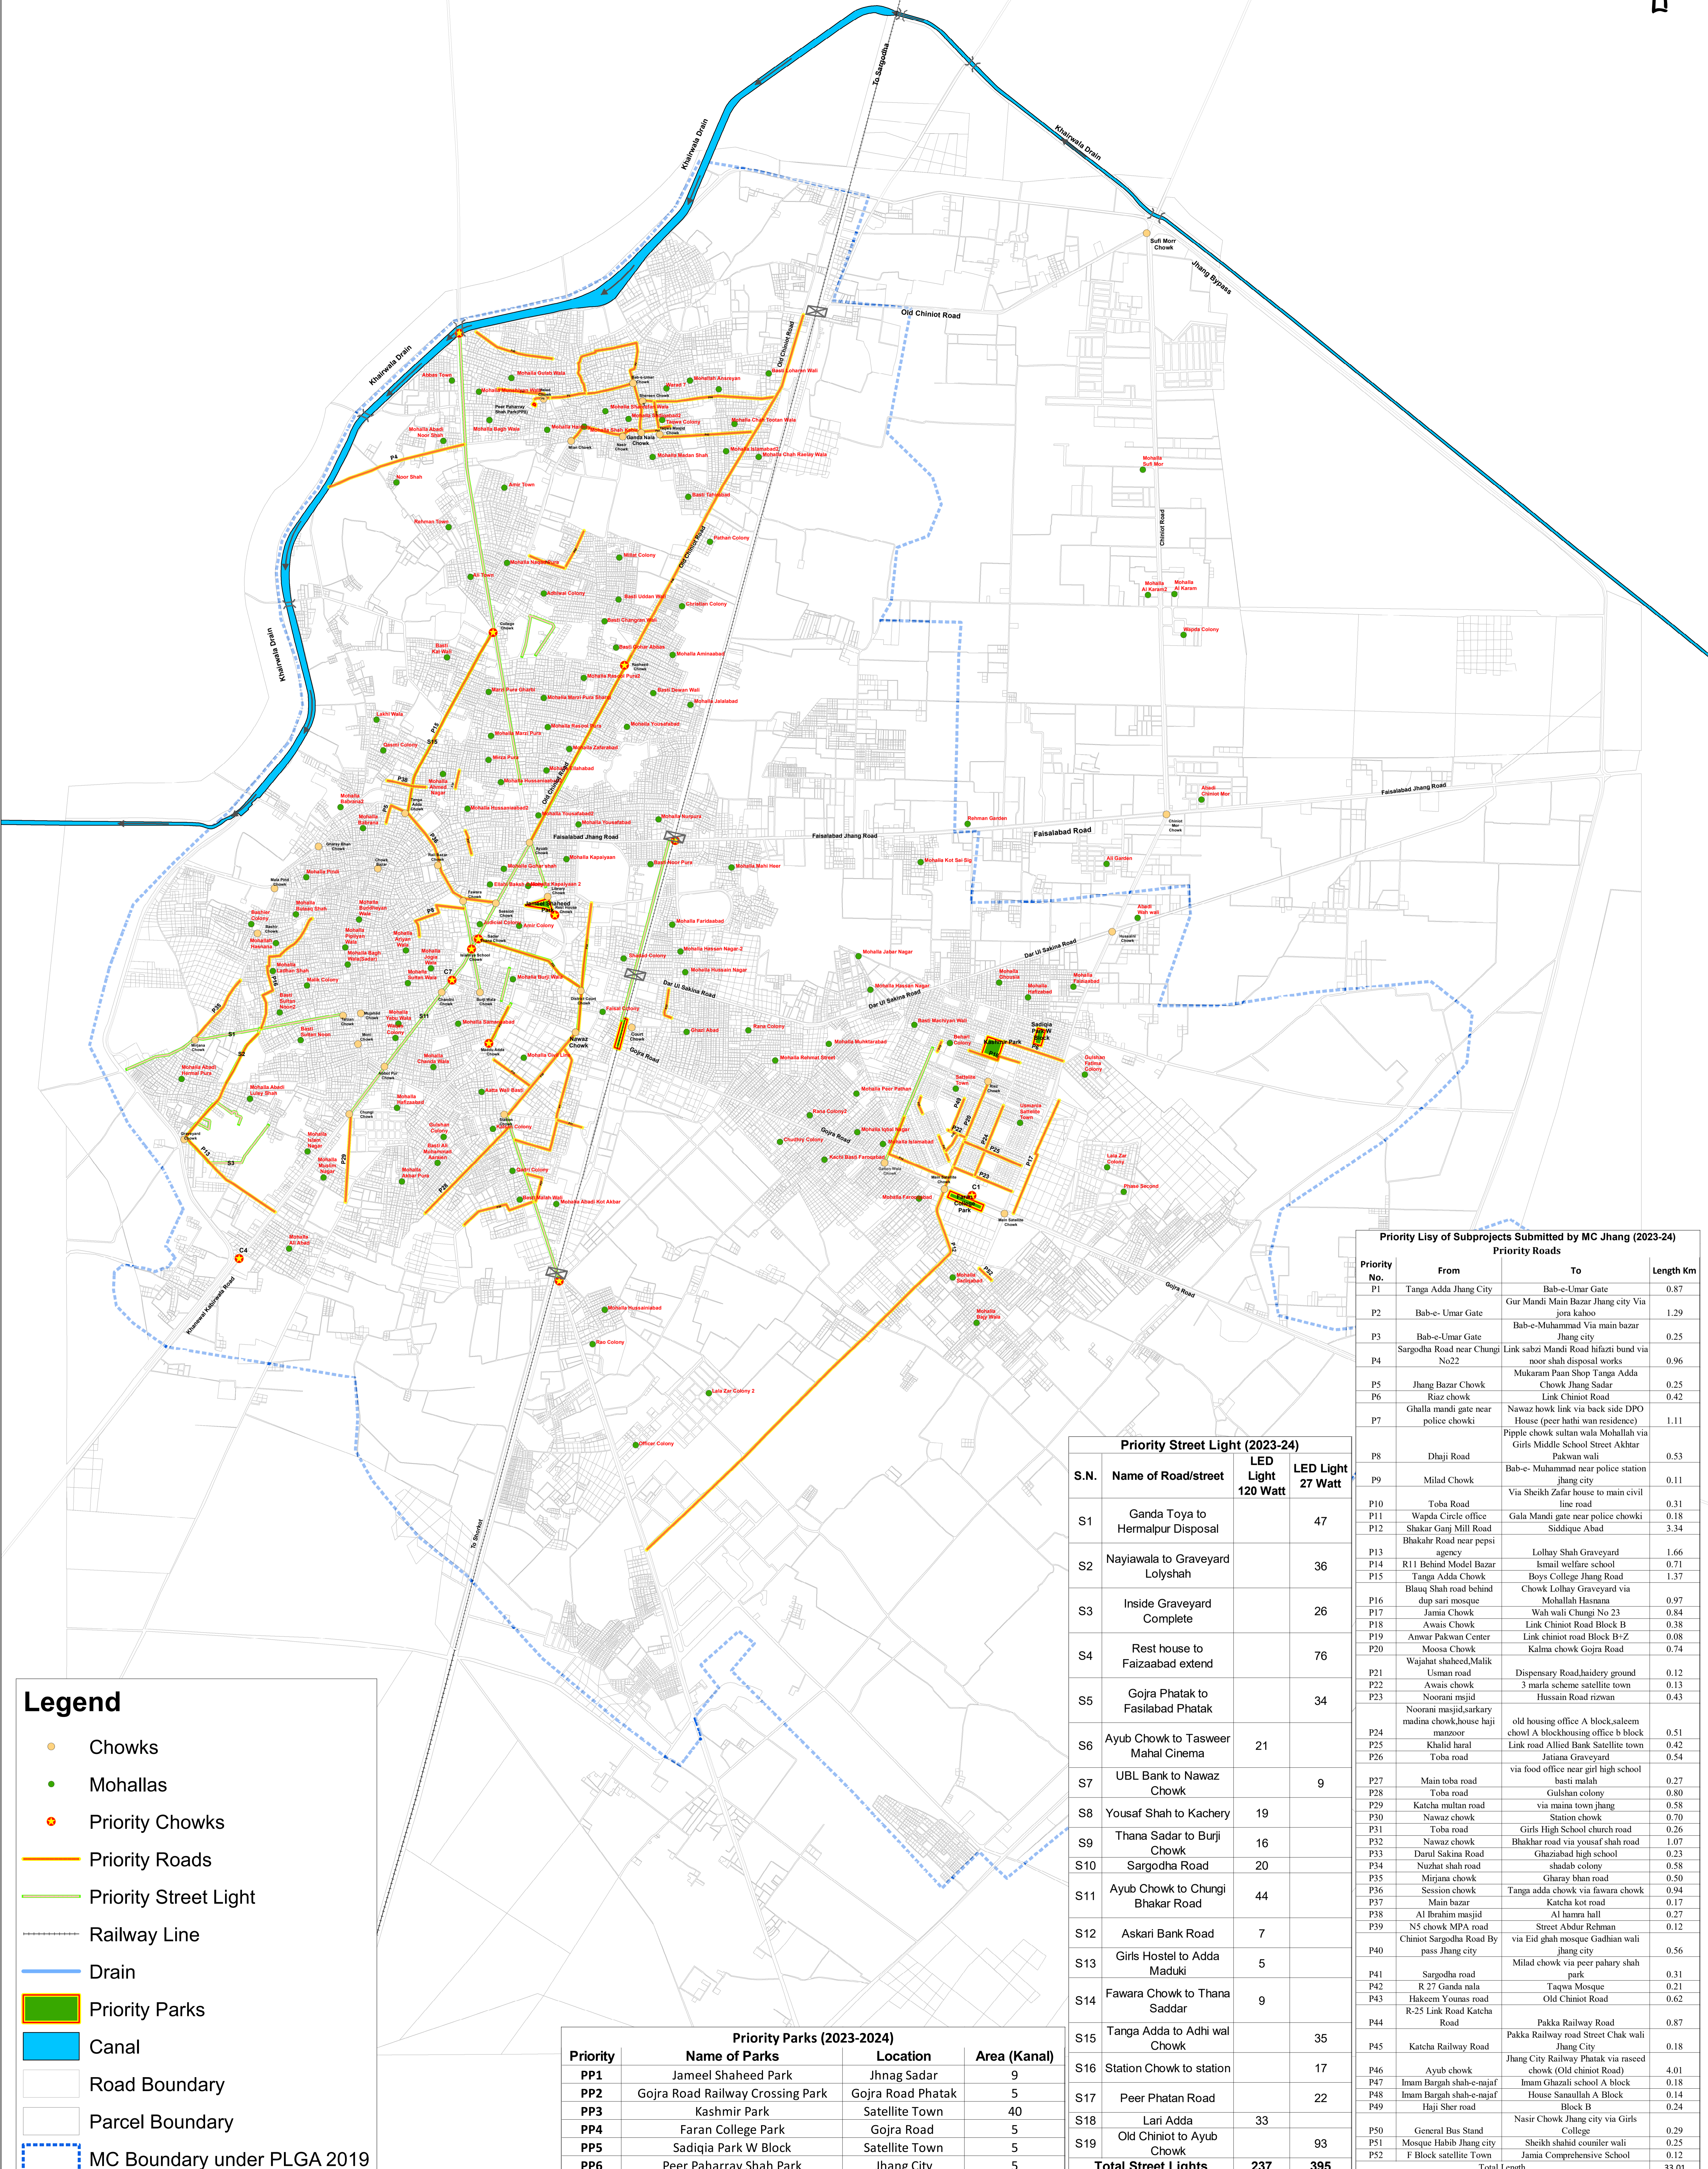

Jhang City PCP Year (2023-24) Sub Projects

Legend

- Chowks
- Mohallas
- Priority Chowks
- Priority Roads
- Priority Street Light
- Railway Line
- Drain
- Priority Parks
- Canal
- Road Boundary
- Parcel Boundary
- MC Boundary under PLGA 2019

Priority Parks (2023-2024)			
Priority	Name of Parks	Location	Area (Kanal)
PP1	Jameel Shaheed Park	Jhag Sadar	9
PP2	Gojra Road Railway Crossing Park	Gojra Road Phatak	5
PP3	Kashmir Park	Satellite Town	40
PP4	Faran College Park	Gojra Road	5
PP5	Sadiqia Park W Block	Satellite Town	5
PP6	Peer Paharray Shah Park	Jhang City	5

Priority Street Light (2023-24)			
S.N.	Name of Road/street	LED Light 120 Watt	LED Light 27 Watt
S1	Ganda Toya to Hermalpur Disposal		47
S2	Nayiwala to Graveyard Lolshah		36
S3	Inside Graveyard Complete		26
S4	Rest house to Faizaabad extend		76
S5	Gojra Phatak to Fasilabad Phatak		34
S6	Ayub Chowk to Tasweer Mahal Cinema	21	
S7	UBL Bank to Nawaz Chowk		9
S8	Yousaf Shah to Kachery	19	
S9	Thana Sadar to Burji Chowk	16	
S10	Sargodha Road	20	
S11	Ayub Chowk to Chungi Bhakar Road	44	
S12	Askari Bank Road	7	
S13	Girls Hostel to Adda Maduki	5	
S14	Fawara Chowk to Thana Saddar	9	
S15	Tanga Adda to Adhi wal Chowk	35	
S16	Station Chowk to station	17	
S17	Peer Phatan Road		22
S18	Lari Adda	33	
S19	Old Chiniot to Ayub Chowk		93
Total Street Lights		237	395