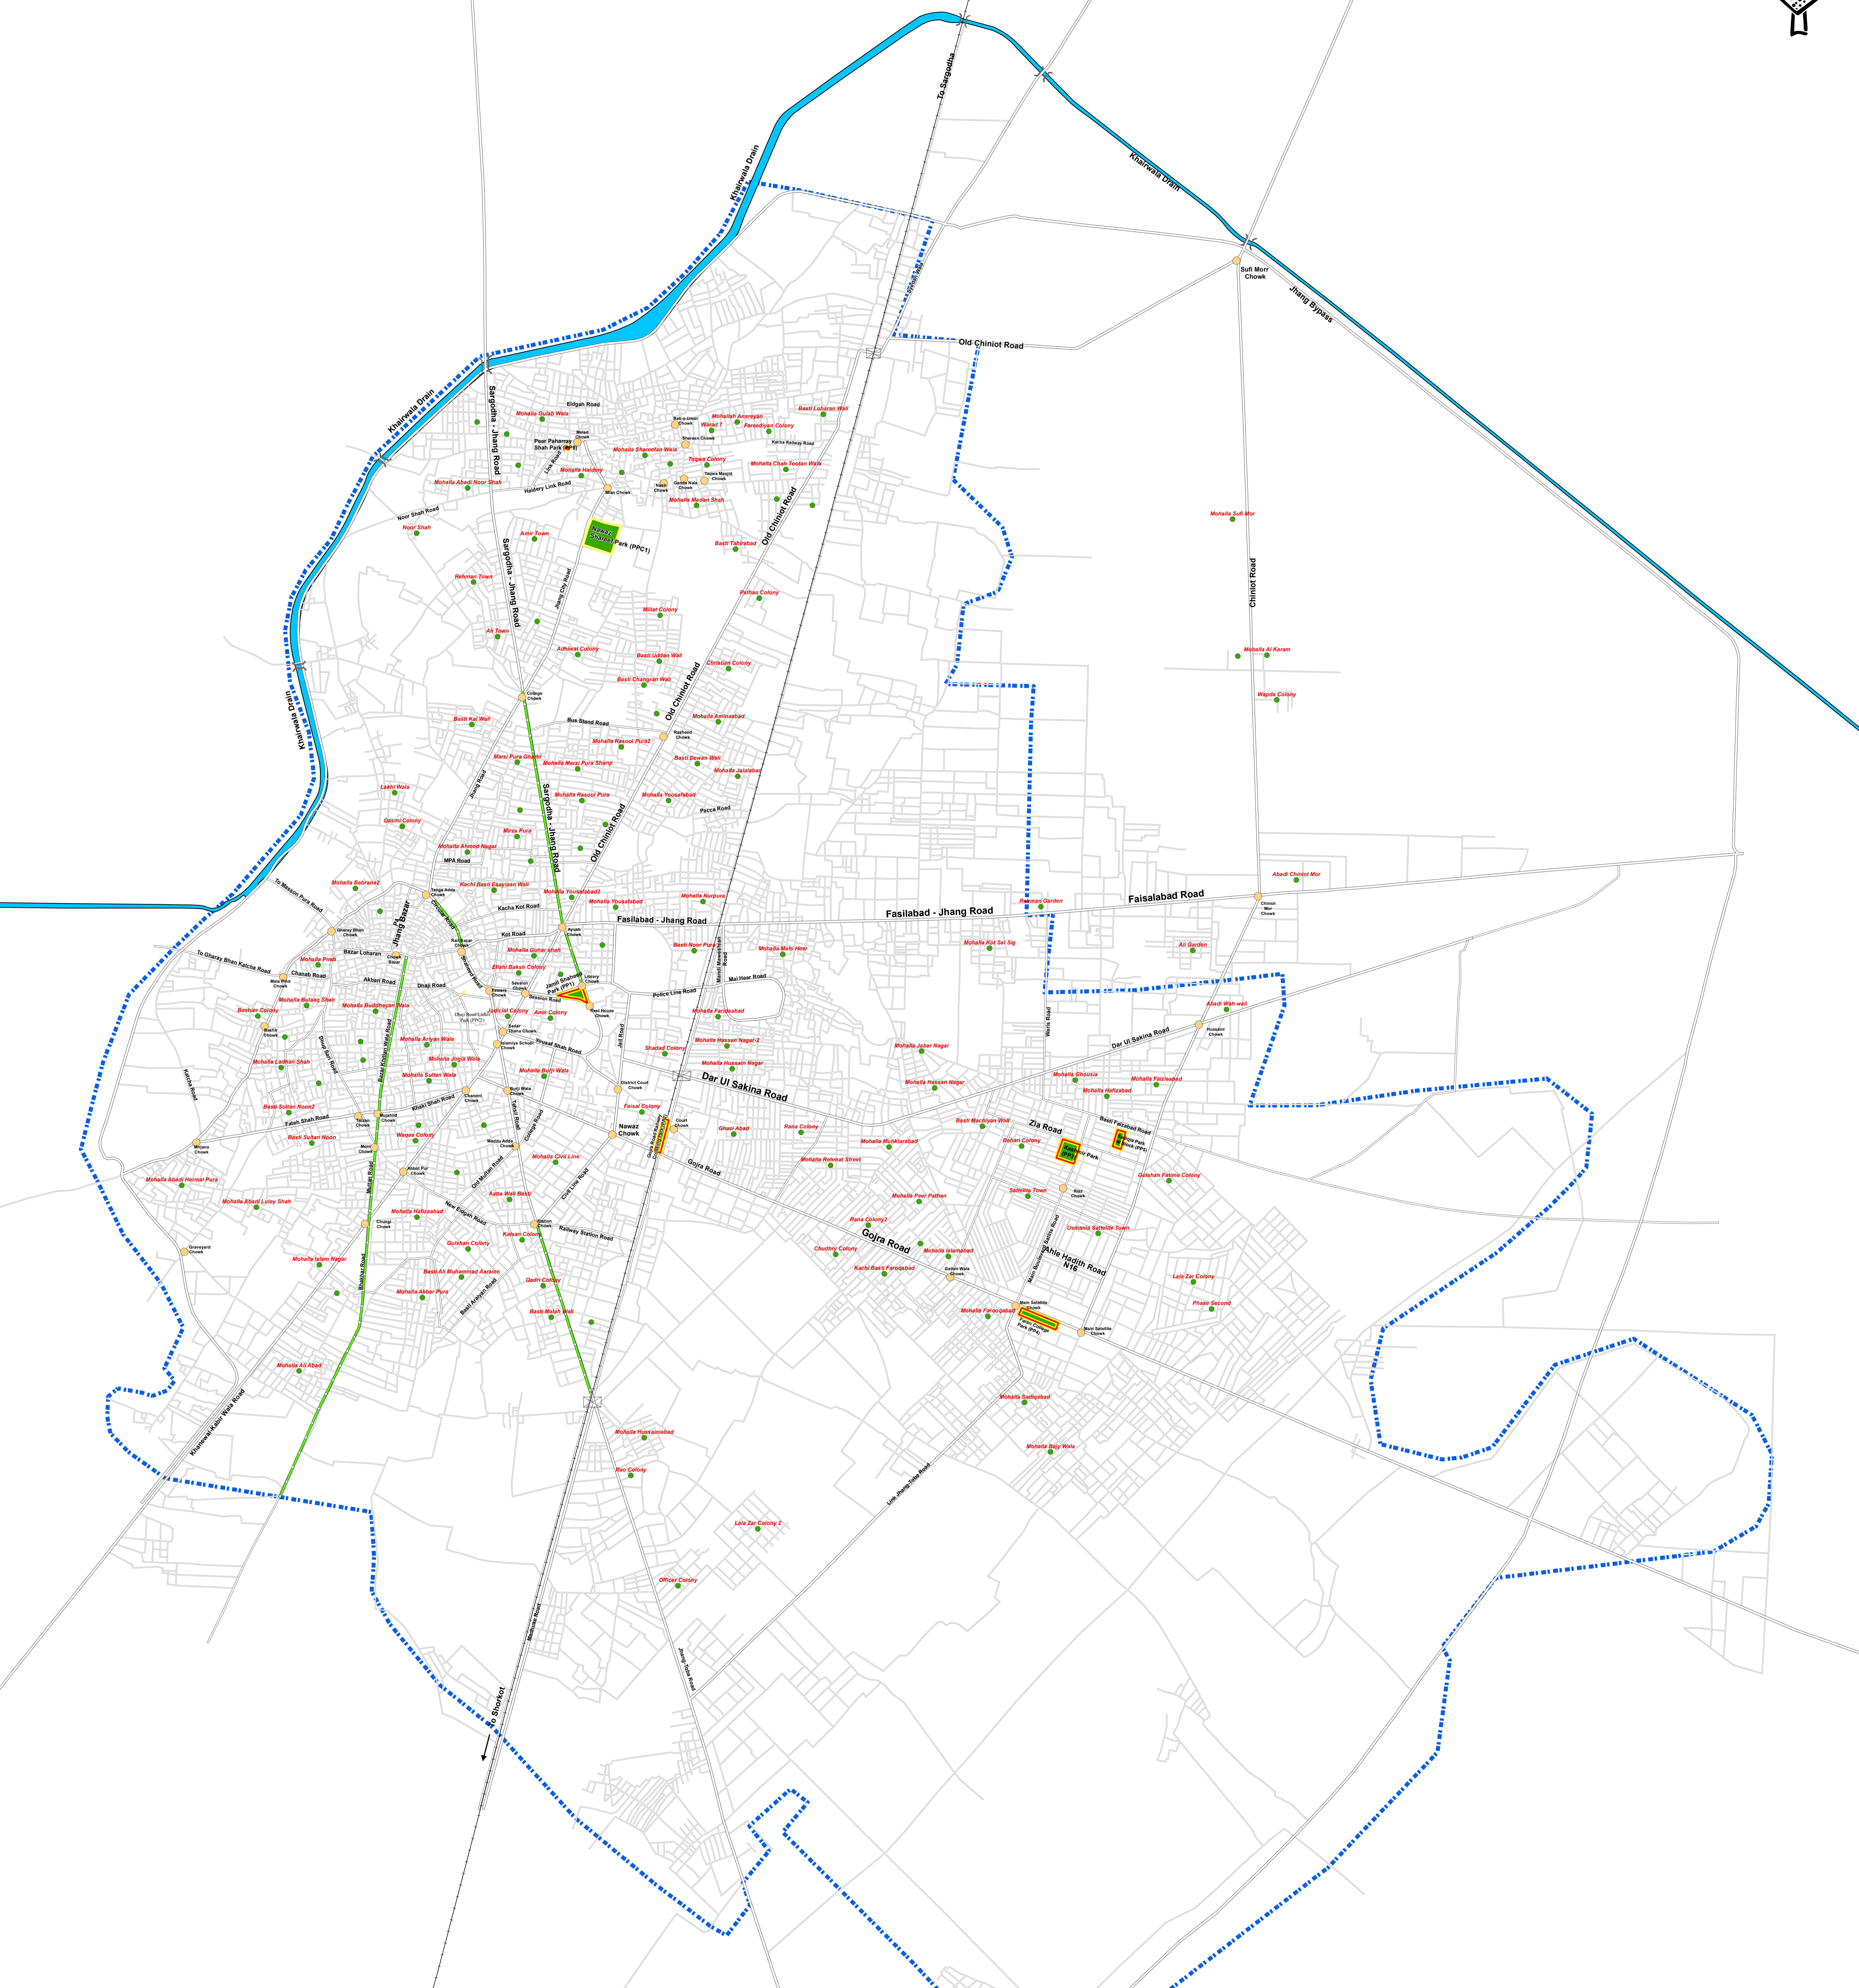

Parks Map - Jhang City (2023-24)

Legend

- Chowks
- Mohallas
- Railway Line
- Drain
- Green Belts
- Priority Parks
- Parks (Approved PC1)
- Canal
- Street
- MC Boundary Under PLGA 2019

PC1 Approved Parks(2023-24)		
Priority	Name of Parks	Location
PPC1	Nawaz Sharif Park	Jhang City
PPC2	Dhaji Road Ladies Park	Jhang Sadar

Priority Parks (2023-2024)			
Priority	Name of Parks	Location	Area (Kanal)
PP1	Jameel Shaheed Park	Jhnag Sadar	9
PP2	Gojra Road Railway Crossing Park	Gojra Road Phatak	5
PP3	Kashmir Park	Satellite Town	40
PP4	Faran College Park	Gojra Road	5
PP5	Sadiqia Park W Block	Satellite Town	5
PP6	Peer Paharray Shah Park	Jhang City	5