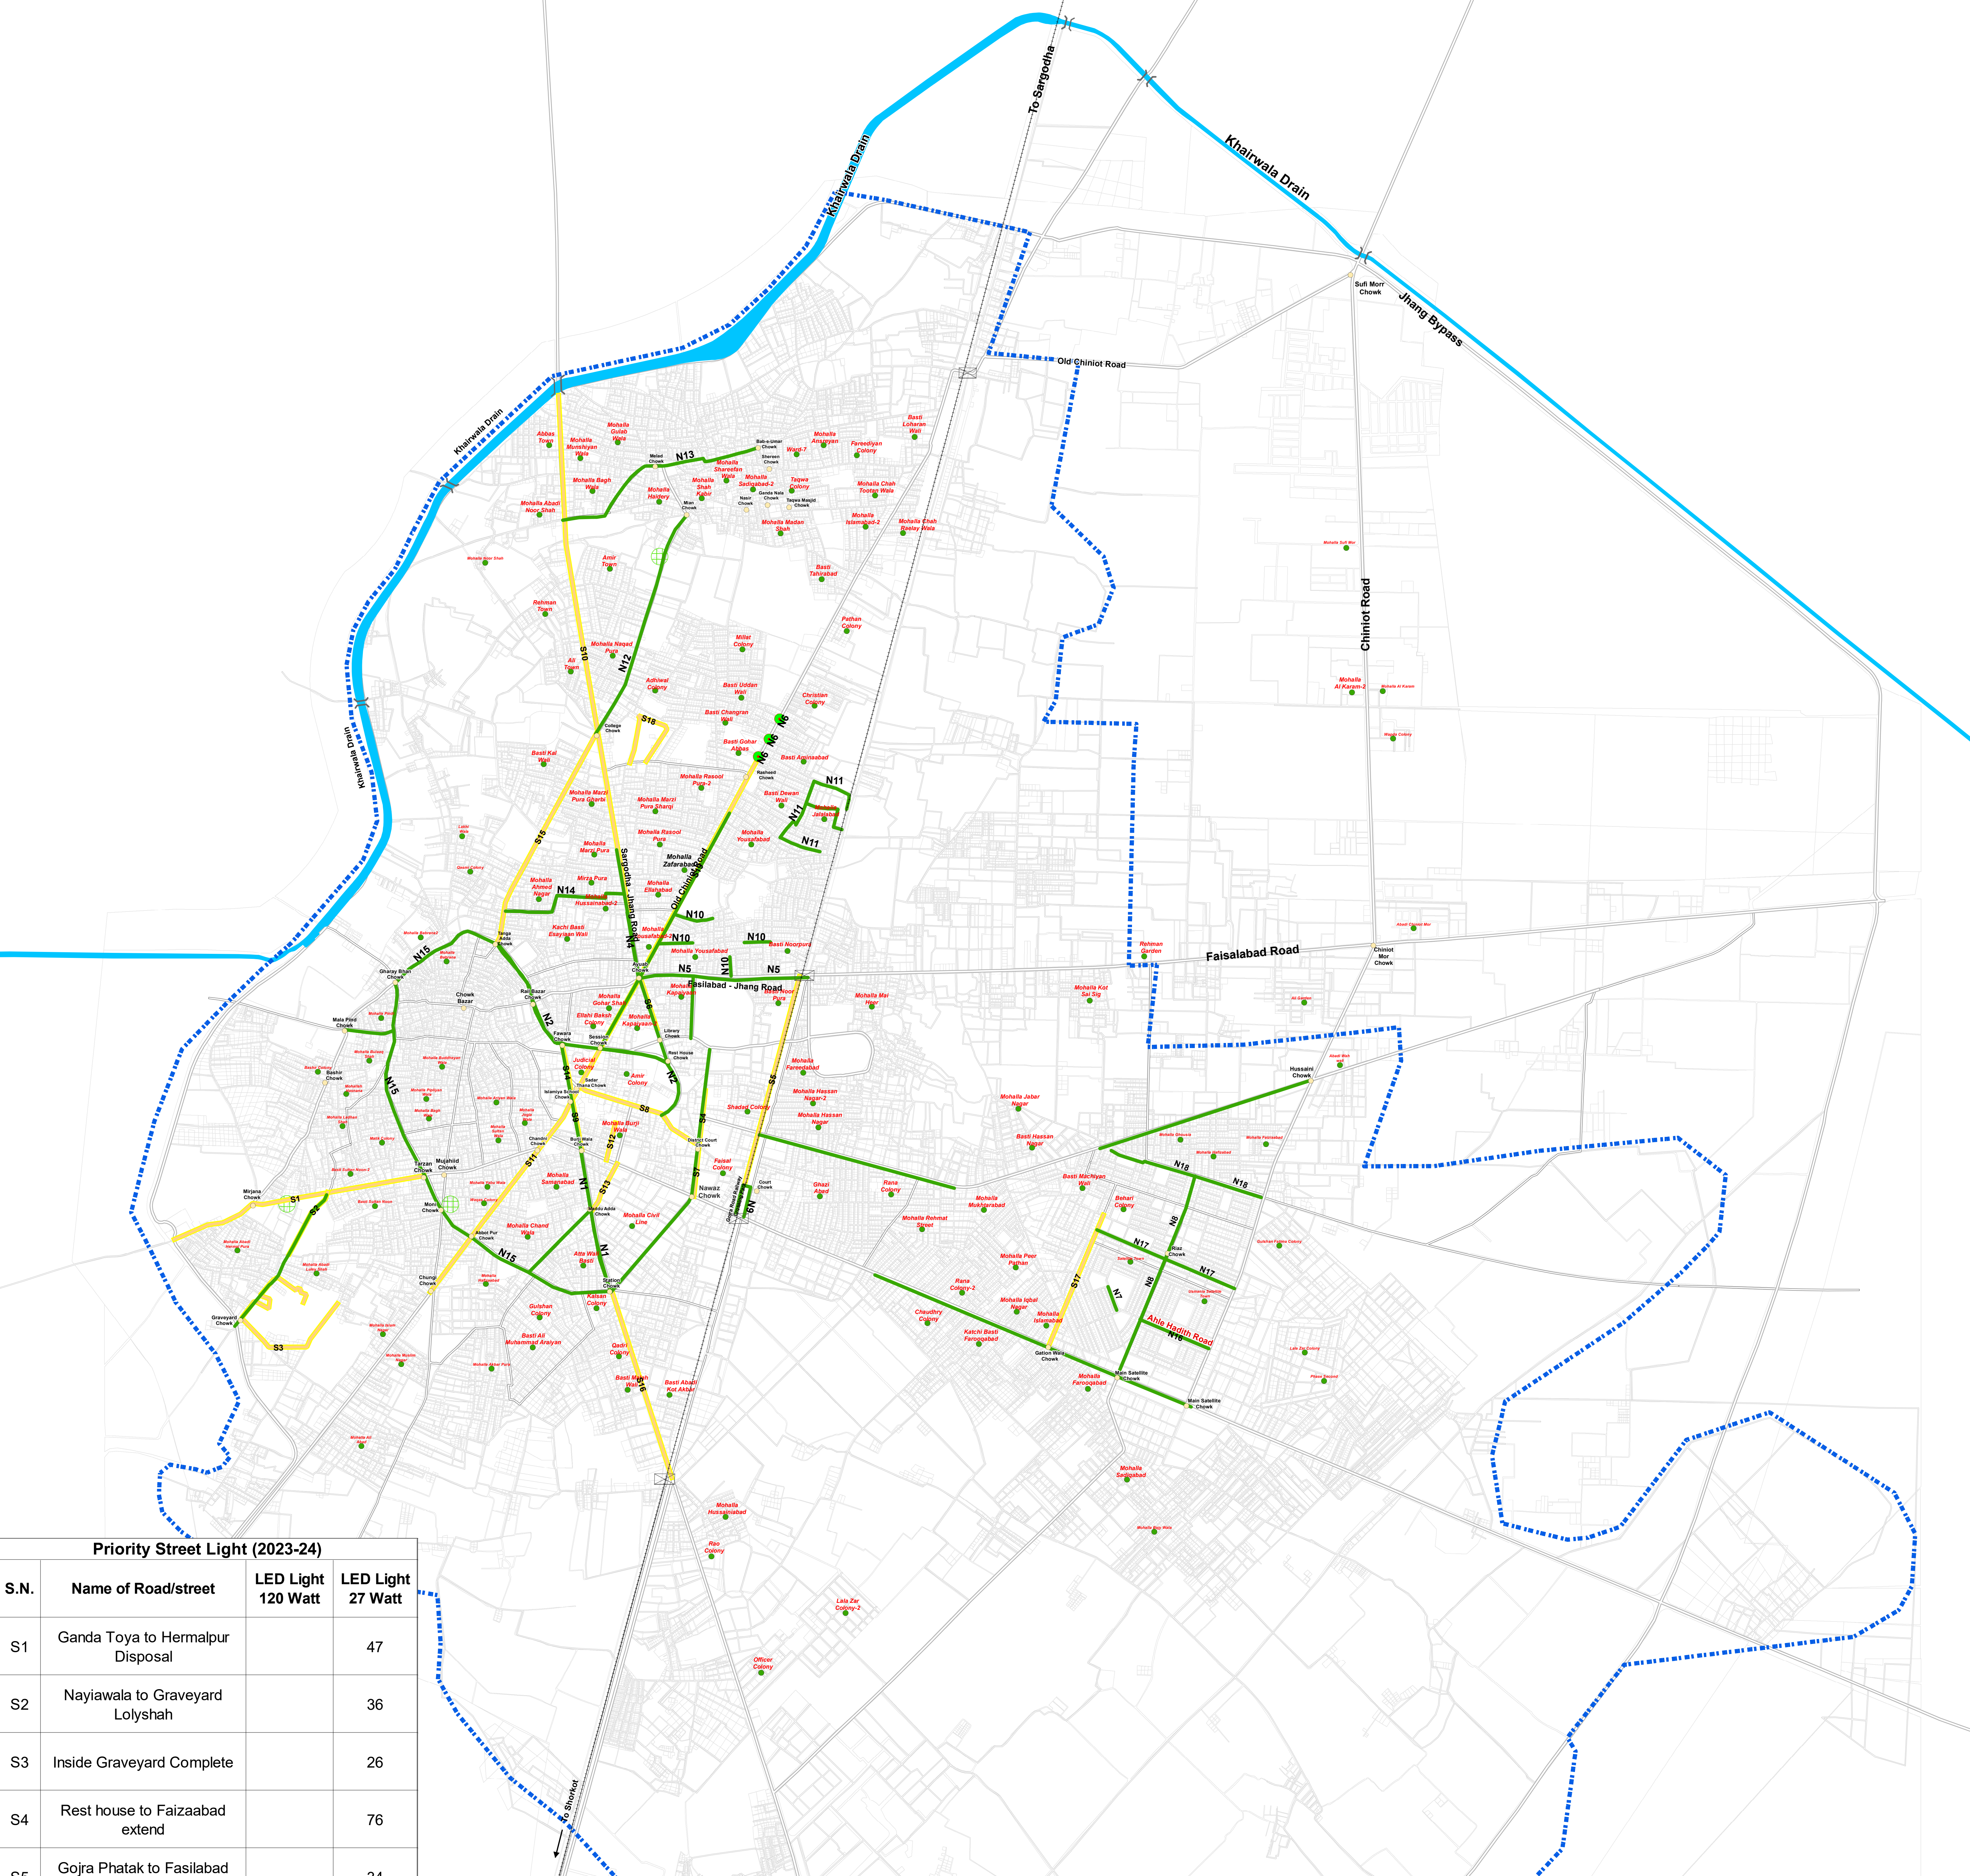

Street Lights Map-Jhang City (2023-24)

Priority Street Light (2023-24)			
S.N.	Name of Road/street	LED Light 120 Watt	LED Light 27 Watt
S1	Ganda Toya to Hermalpur Disposal		47
S2	Nayiwala to Graveyard Lolyshah		36
S3	Inside Graveyard Complete		26
S4	Rest house to Faizaabad extend		76
S5	Gojra Phatak to Fasilabad Phatak		34
S6	Ayub Chowk to Tasweer Mahal Cinema	21	
S7	UBL Bank to Nawaz Chowk		9
S8	Yousaf Shah to Kachery	19	
S9	Thana Sadar to Burji Chowk	16	
S10	Sargodha Road	20	
S11	Ayub Chowk to Chungi Bhakar Road	44	
S12	Askari Bank Road	7	
S13	Girls Hostel to Adda Maduki	5	
S14	Fawara Chowk to Thana Saddar	9	
S15	Tanga Adda to Adhi wal Chowk		35
S16	Station Chowk to station		17
S17	Peer Phatan Road		22
S18	Lari Adda	33	
S19	Old Chiniot to Ayub Chowk		93
Total Street Lights		237	395

Existing Street Lights (2023-24)			
Sr.N	Name of Road/street	LED 120 W	LED 27 W
N1	Tehsil Road	25	
N2	Circular road	35	
N3	Ayub Chowk-Jhang Road	1	
N4	Sargodha -Jhang Road	4	
N5	Fasilabad -Jhang Road	23	
N6	Old Chiniot Road	3	
N7	Satellite Town	4	
N8	Main Boulevard Satlite Road		38
N9	Railway Park Road		17
N10	Mohalla Yousafabad		14
N11	Mohalla Jalalabad		17
N12	Jhang City Road		29
N13	Link Road		11
N14	MPA Road		18
N15	Circular,Dhup Sari,New Eidgah Road		60
N16	Ahle Hadith Road		10
N17	Riaz Chowk wali Road		20
N18	Basti Faizabad Road		19
Total Street Lights		95	253

Existing Facilities

- Chowks
- Mohallas
- ⊕ Existing Slaughter House
- Street Lights On Chowk
- Existing Street Lights
- Priority Street Lights
- - - Railway Line
- Drain
- Road Boundary
- Parcel Boundary
- MC Boundary Under PLGA 2019