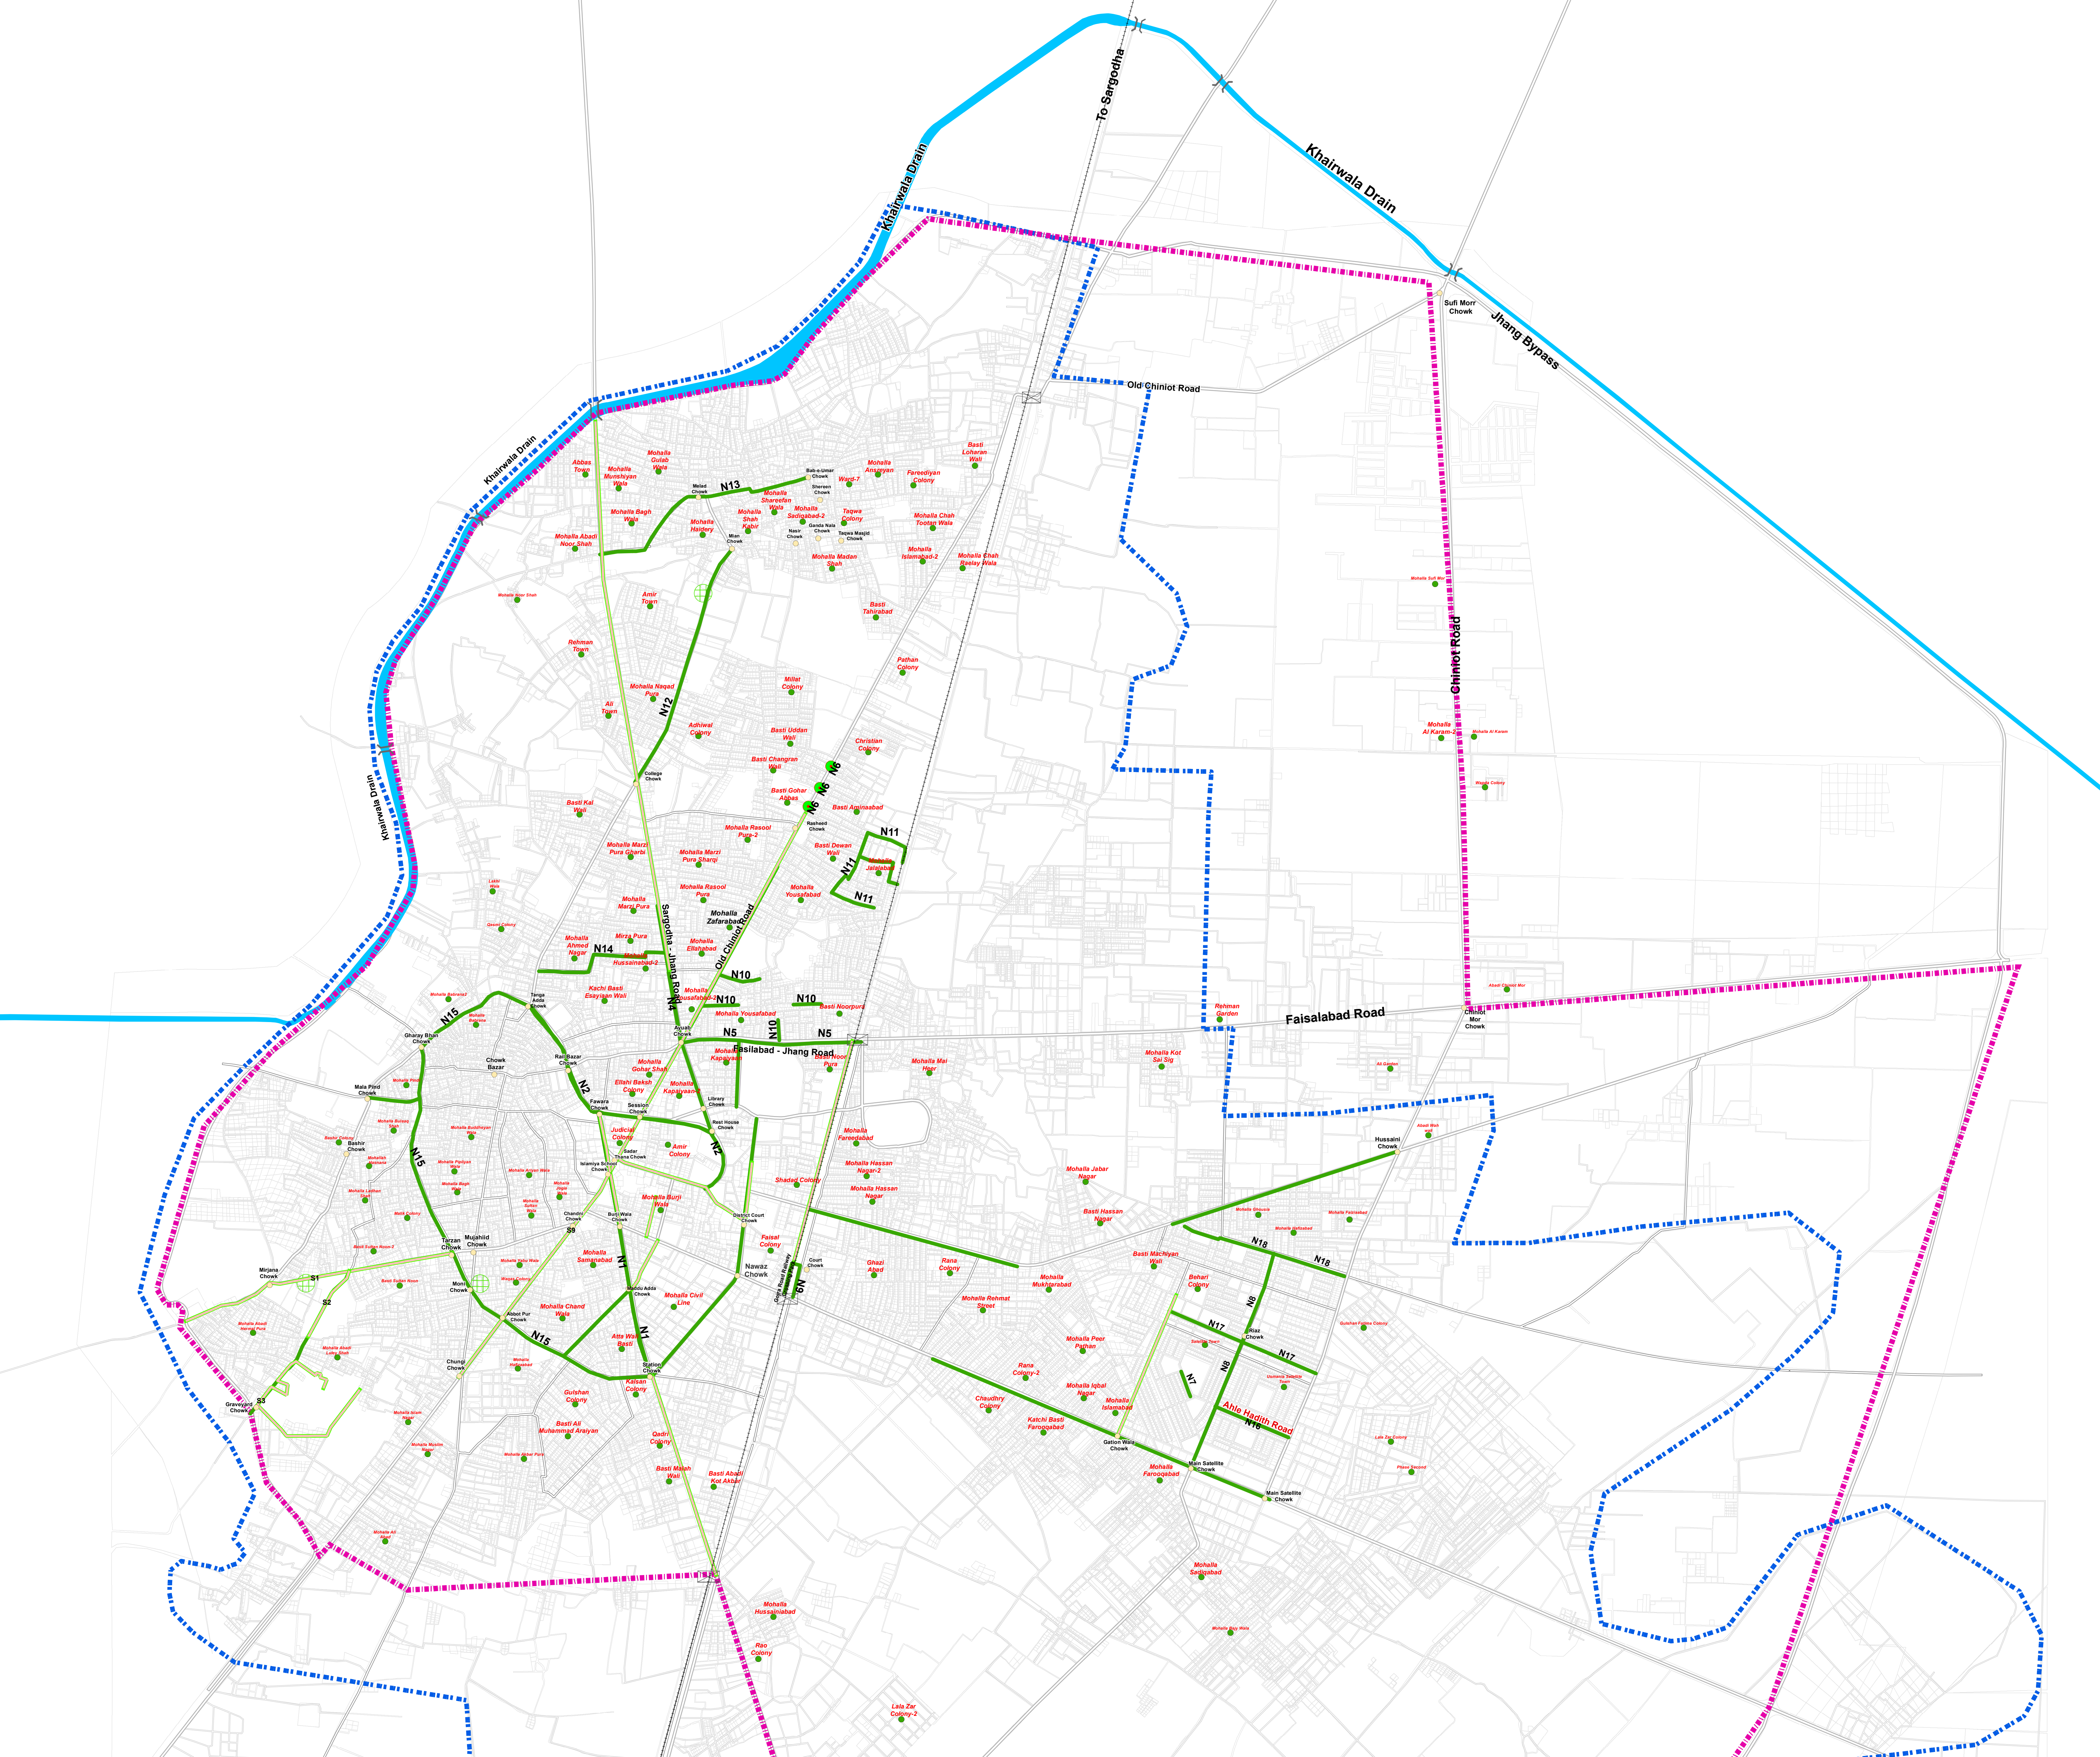

Street Lights Map-Jhang City (2023-24)

Priority Street Light (2023-24)			
S.N.	Name of Road/street	LED Light 120 Watt	LED Light 27 Watt
1.	Ganda Toya to Hermalpur Disposal		47
2.	Nayiwala to Graveyard Lolyshah		36
3.	Inside Graveyard Complete		26
4.	Rest house to Faizaabad extend		76
5.	Gojra Phatak to Fasilabad Phatak		34
6.	Yousaf Shah to Kachery	19	
7.	Thana Sadar to Burji Chowk	16	
8.	Sargodha Road	20	
9.	Ayub Chowk to Chungi Bhakar Road	44	
10.	Askari Bank Road	7	
11.	Girls Hostel to Adda Maduki	5	
12.	Fawara Chowk to Thana Saddar	9	
13.	Station Chowk to station		17
14.	Peer Phatan Road		22
15.	Old Chiniot to Ayub Chowk		93
Total Street Lights		237	395

Existing Street Lights (2023-24)			
Sr.N	Name of Road/street	LED 120 W	LED 27 W
N1	Tehsil Road	25	
N2	Circular road	35	
N3	Ayub Chowk-Jhang Road	1	
N4	Sargodha -Jhang Road	4	
N5	Fasilabad -Jhang Road	23	
N6	Old Chiniot Road	3	
N7	Satellite Town	4	
N8	Main Boulevard Satlite Road		38
N9	Railway Park Road		17
N10	Mohalla Yousafabad		14
N11	Mohalla Jalalabad		17
N12	Jhang City Road		29
N13	Link Road		11
N14	MPA Road		18
N15	Circular,Dhup Sari,New Eidgah Road		60
N16	Ahle Hadith Road		10
N17	Riaz Chowk wali Road		20
N18	Basti Faizabad Road		19
Total Street Lights		95	253

Existing Facilities

- Chowks
- Mohallas
- ⊕ Existing Slaughter House
- Street Lights On Chowk
- Priority Street Light
- Existing Street Lights
- Railway Line
- Drain
- Road Boundary
- Parcel Boundary
- MC Boundary Under PLGA 2013
- MC Boundary Under PLGA 2019